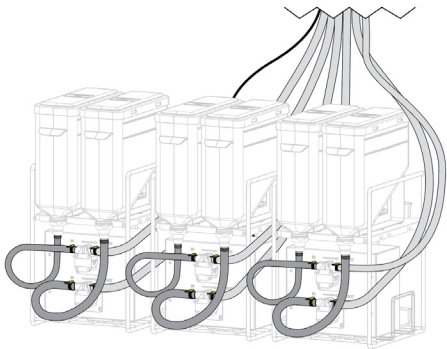

SERVER

262.628.5600 | 800.558.8722
spsales@server-products.com

101881

IxD™ SERIES

Multi+™

CONDIMENT DISPENSER

Complete View
for Reference

PATENT PENDING

SERVER
INTELLIGENT BY DESIGN

DRIP TRAY ASSEMBLY
101685

6' USB-C CABLE (NOT SHOWN)
101053

3' USB CABLE (NOT SHOWN)
101677

72" TUBE (NOT SHOWN)
101543

LOCKING RING (NUT)
101300

MULTI+ DISPENSE HEAD WITH DRIP TRAY
101297