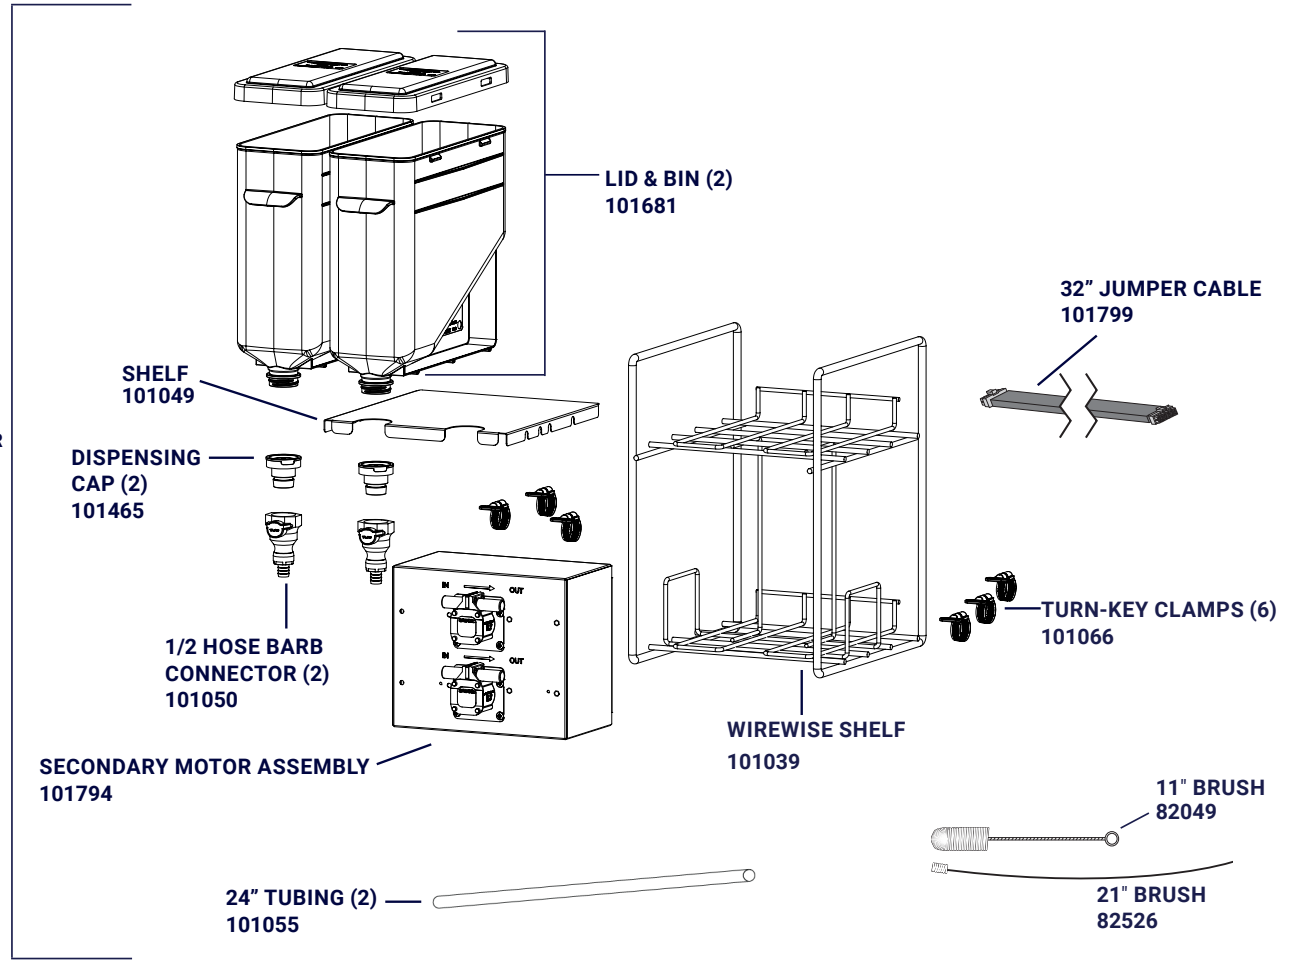

SERVER
INTELLIGENT BY DESIGN

DRIP TRAY ASSEMBLY
101685

6' USB-C CABLE (NOT SHOWN)
101053

3' USB CABLE (NOT SHOWN)
101677

72" TUBE (NOT SHOWN)
101543

LOCKING RING (NUT)
101300

MULTI+ DISPENSE HEAD WITH DRIP TRAY
101297

CONDIMENT DISPENSER

Complete View
for Reference

PATENT PENDING

SERVER
INTELLIGENT BY DESIGN

(2) MULTI+ DIRECT POUR
UNDER COUNTER -
SECONDARY
101798

Partstown
GENUINE OEM PARTS