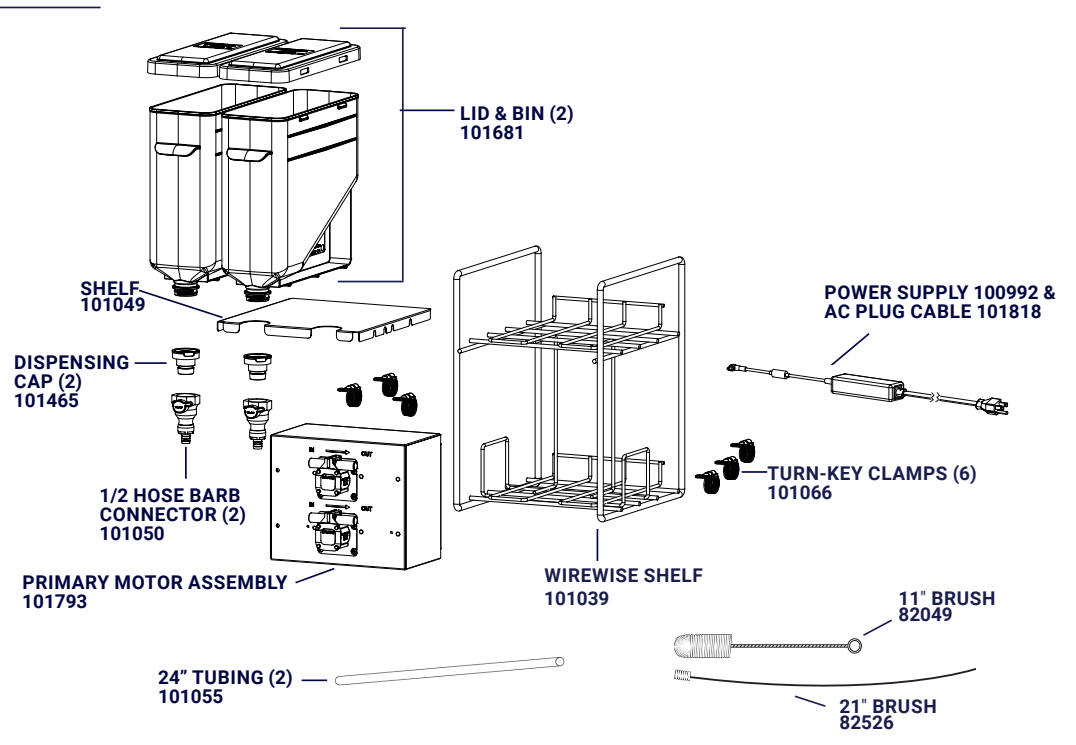

SERVER
INTELLIGENT BY DESIGN

DRIP TRAY ASSEMBLY
101685

6' USB-C CABLE (NOT SHOWN)
101053

3' USB CABLE (NOT SHOWN)
101677

72" TUBE (NOT SHOWN)
101543

LOCKING RING (NUT)
101300

MULTI+ DISPENSE HEAD WITH DRIP TRAY
101297

(1) MULTI+ DIRECT POUR
UNDER COUNTER -
PRIMARY
101797

Partstown
GENUINE OEM PARTS

CONTINUED ON PAGE 2

SERVER

262.628.5600 | 800.558.8722
spsales@server-products.com

101881

1xD™ SERIES

Multi+™