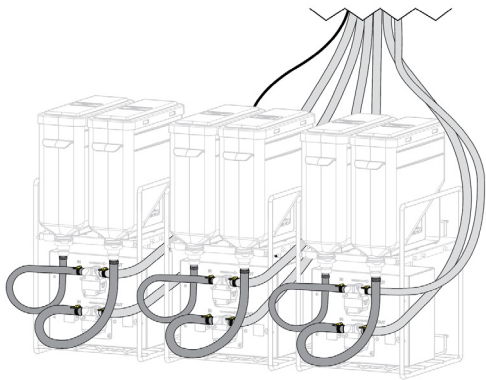

(1) MULTI+ DIRECT POUR
UNDER COUNTER -
PRIMARY
101797

Partstown
GENUINE OEM PARTS

CONTINUED ON PAGE 2

SERVER

262.628.5600 | 800.558.8722
spsales@server-products.com

101881

1xD™ SERIES

Multi+™

CONDIMENT DISPENSER

Complete View
for Reference

PATENT PENDING

SERVER
INTELLIGENT BY DESIGN

(2) MULTI+ DIRECT POUR
UNDER COUNTER -
SECONDARY
101798

Partstown
GENUINE OEM PARTS