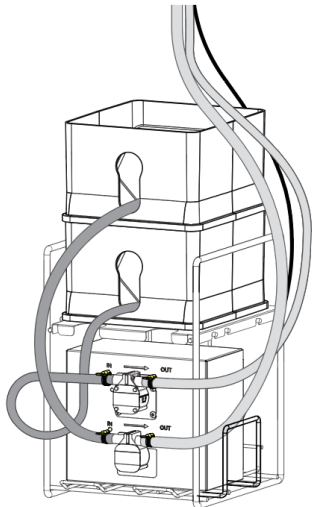

SERVER

262.628.5600 | 800.558.8722
spsales@server-products.com

101882

1xD™ SERIES

Multi+™

CONDIMENT DISPENSER

Complete View
for Reference

PATENT PENDING

SERVER
INTELLIGENT BY DESIGN