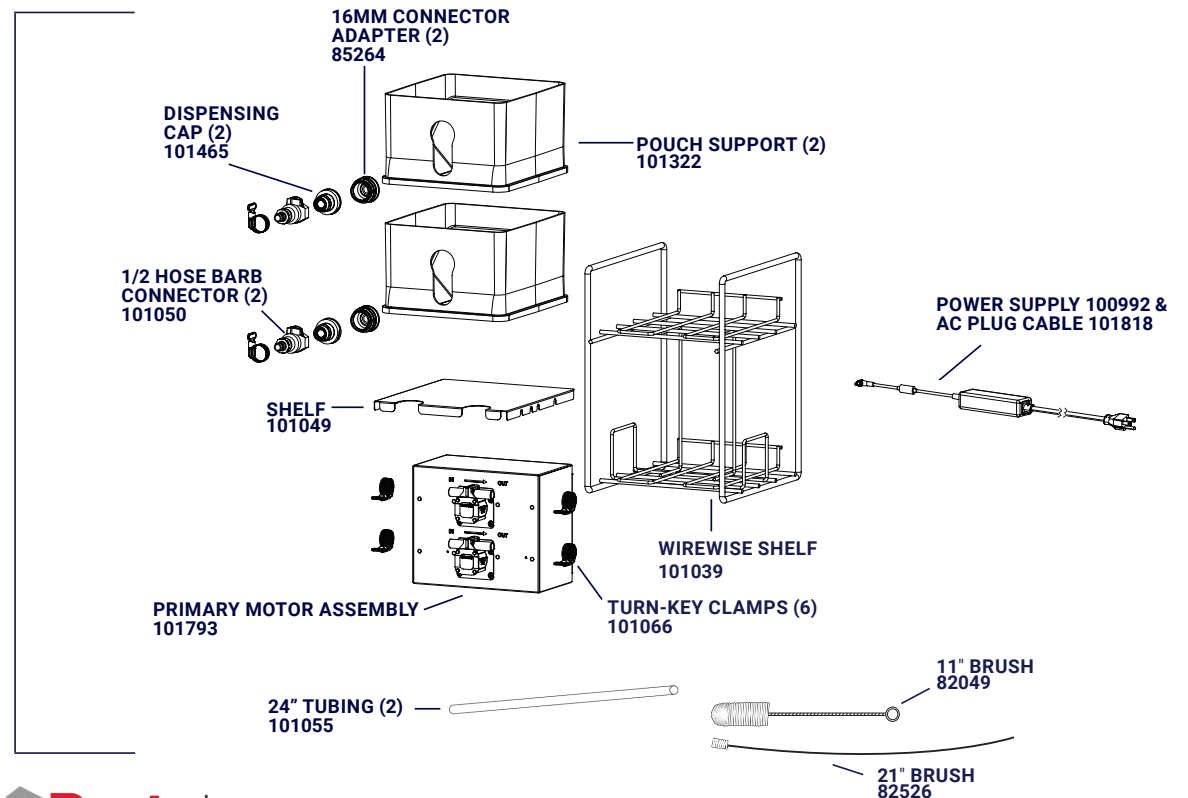

SERVER

262.628.5600 | 800.558.8722
spsales@server-products.com

101882

1xD™ SERIES

Multi+™

CONDIMENT DISPENSER

Complete View
for Reference

PATENT PENDING

SERVER
INTELLIGENT BY DESIGN

MULTI+ DISPENSE HEAD WITHOUT DRIP TRAY
101287

MULTI+ POUCHED
UNDER COUNTER
101795

Partstown
GENUINE OEM PARTS