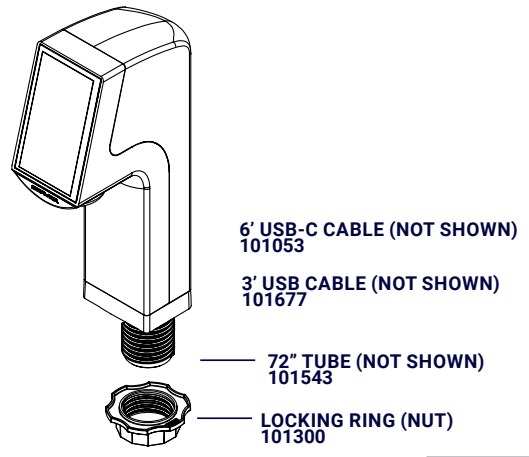

SERVER
INTELLIGENT BY DESIGN

MULTI+ DISPENSE HEAD WITHOUT DRIP TRAY
101287

MULTI+ POUCHED
UNDER COUNTER
101795

Partstown
GENUINE OEM PARTS