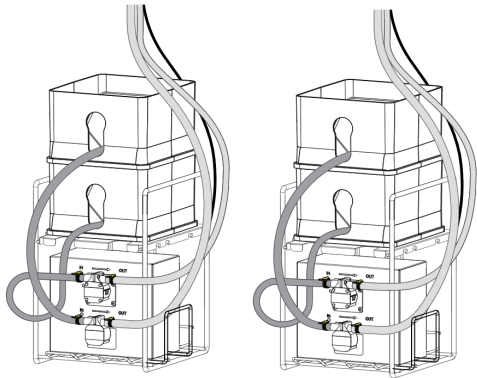

SERVER

262.628.5600 | 800.558.8722
spsales@server-products.com

101883

1xD™ SERIES

Multi+™

CONDIMENT DISPENSER

Complete View
for Reference

PATENT PENDING

SERVER
INTELLIGENT BY DESIGN