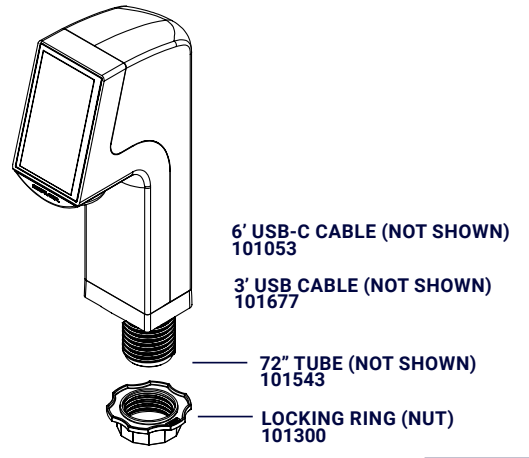

SERVER
INTELLIGENT BY DESIGN

MULTI+ DISPENSE HEAD WITHOUT DRIP TRAY
101287

(1) MULTI+ POUCHED
UNDER COUNTER -
PRIMARY
101795

Partstown
GENUINE OEM PARTS

CONTINUED ON PAGE 2

SERVER

262.628.5600 | 800.558.8722
spsales@server-products.com