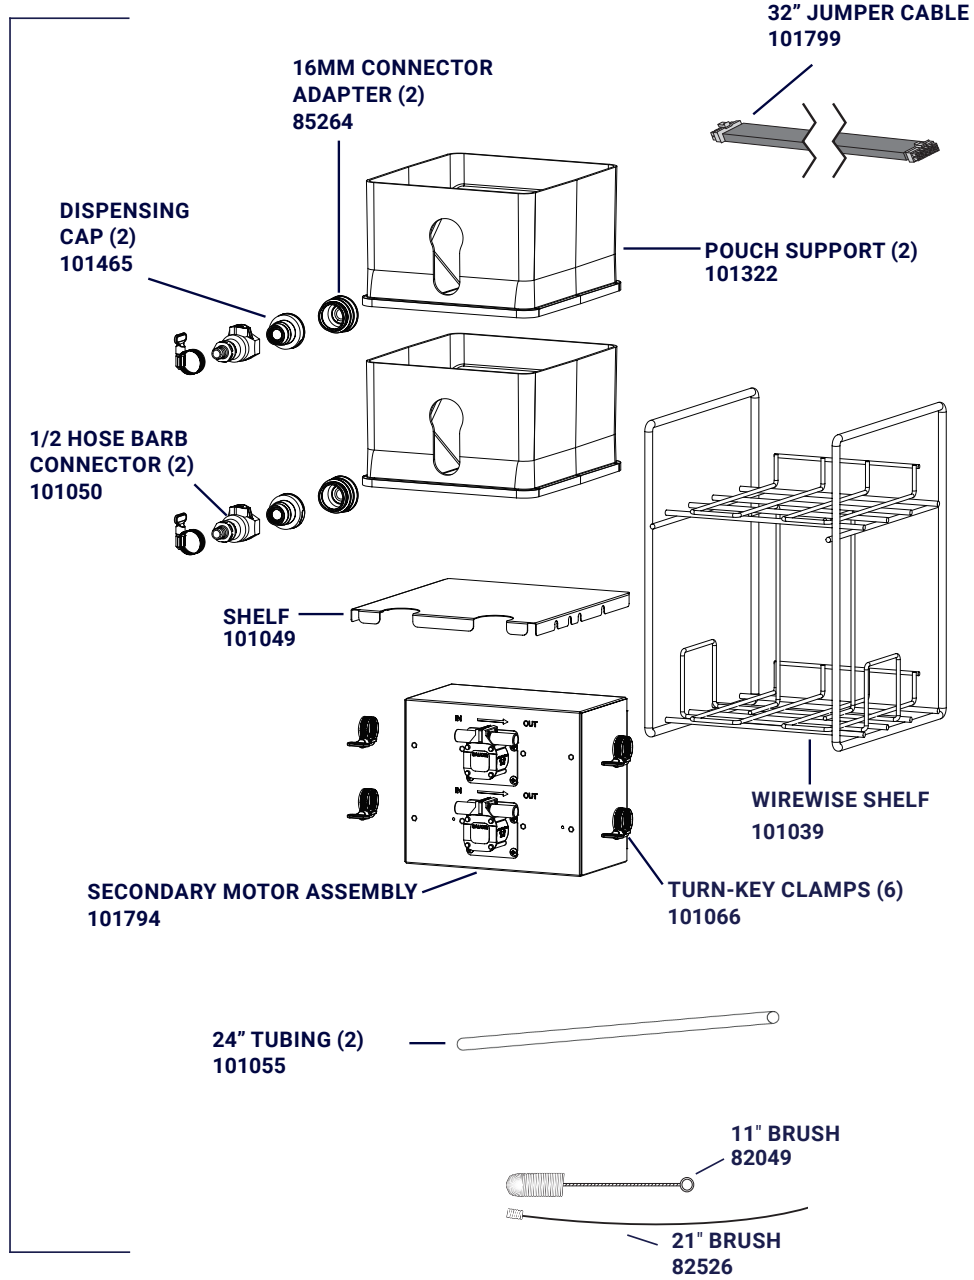

SERVER
INTELLIGENT BY DESIGN

MULTI+ DISPENSE HEAD WITHOUT DRIP TRAY
101287

(1) MULTI+ POUCHED
UNDER COUNTER -
PRIMARY
101795

Partstown
GENUINE OEM PARTS

CONTINUED ON PAGE 2

SERVER

262.628.5600 | 800.558.8722
spsales@server-products.com

101883

1xD™ SERIES

Multi+™

CONDIMENT DISPENSER

Complete View
for Reference

PATENT PENDING

SERVER
INTELLIGENT BY DESIGN

(1) MULTI+ POUCH
UNDER COUNTER -
SECONDARY
101796