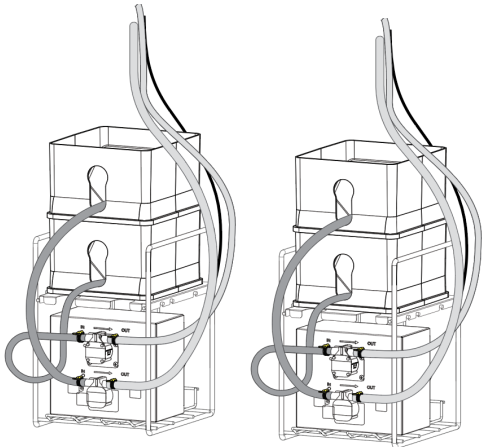

SERVER
INTELLIGENT BY DESIGN

MULTI+ DISPENSE HEAD WITHOUT DRIP TRAY
101287

(1) MULTI+ POUCHED
UNDER COUNTER -
PRIMARY
101795

Partstown
GENUINE OEM PARTS

CONTINUED ON PAGE 2

SERVER

262.628.5600 | 800.558.8722
spsales@server-products.com

101883

1xD™ SERIES

Multi+™

CONDIMENT DISPENSER

Complete View
for Reference

PATENT PENDING

SERVER
INTELLIGENT BY DESIGN

(1) MULTI+ POUCH
UNDER COUNTER -
SECONDARY
101796