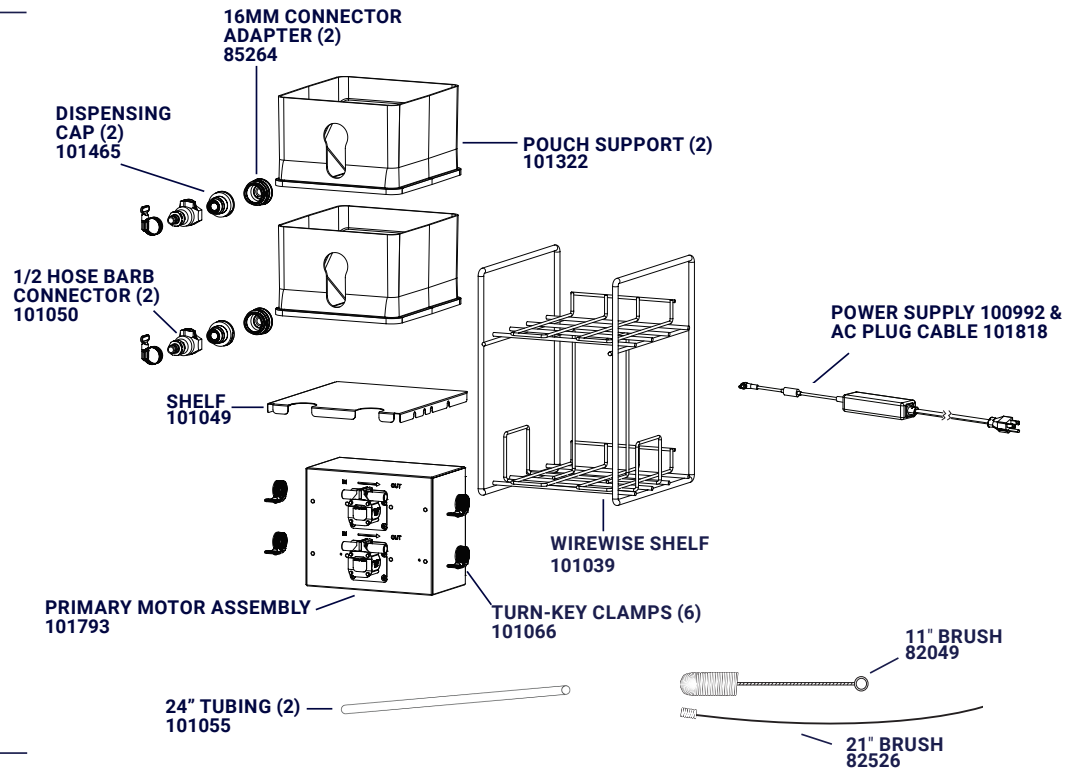

SERVER
INTELLIGENT BY DESIGN

MULTI+ DISPENSE HEAD WITHOUT DRIP TRAY
101287

(1) MULTI+ POUCHED
UNDER COUNTER -
PRIMARY
101795

Partstown
GENUINE OEM PARTS

CONTINUED ON PAGE 2

SERVER

262.628.5600 | 800.558.8722
spsales@server-products.com

101883

1xD™ SERIES

Multi+™

CONDIMENT DISPENSER

Complete View
for Reference

PATENT PENDING

SERVER
INTELLIGENT BY DESIGN

(1) MULTI+ POUCH
UNDER COUNTER -
SECONDARY
101796