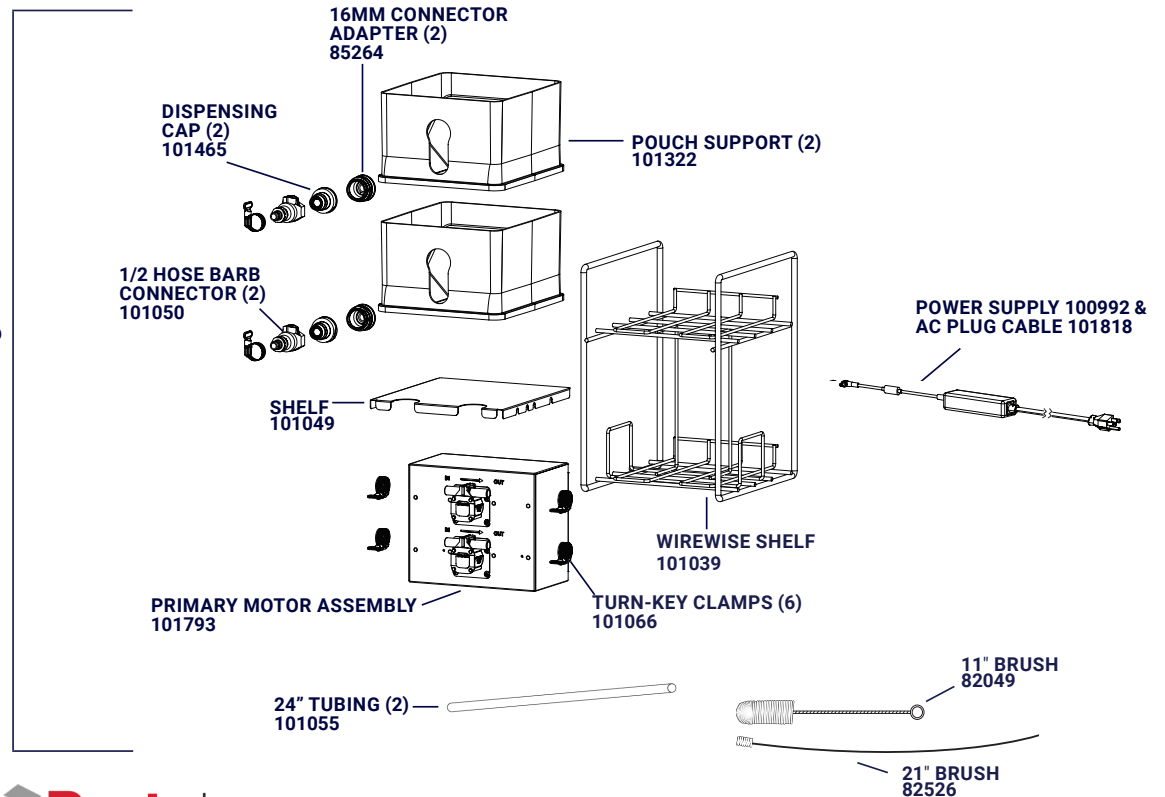

SERVER

262.628.5600 | 800.558.8722
spsales@server-products.com

101884

IXD™ SERIES

Multi+™

CONDIMENT DISPENSER

Complete View
for Reference

PATENT PENDING

SERVER
INTELLIGENT BY DESIGN

(1) MULTI+ POUCHED
UNDER COUNTER -
PRIMARY
101795

Partstown
GENUINE OEM PARTS

CONTINUED ON PAGE 2

SERVER

262.628.5600 | 800.558.8722
spsales@server-products.com

101884

IXD™ SERIES

Multi+™

CONDIMENT DISPENSER

Complete View
for Reference

PATENT PENDING

SERVER
INTELLIGENT BY DESIGN

(2) MULTI+ POUCH
UNDER COUNTER -
SECONDARY
101796

Partstown
GENUINE OEM PARTS