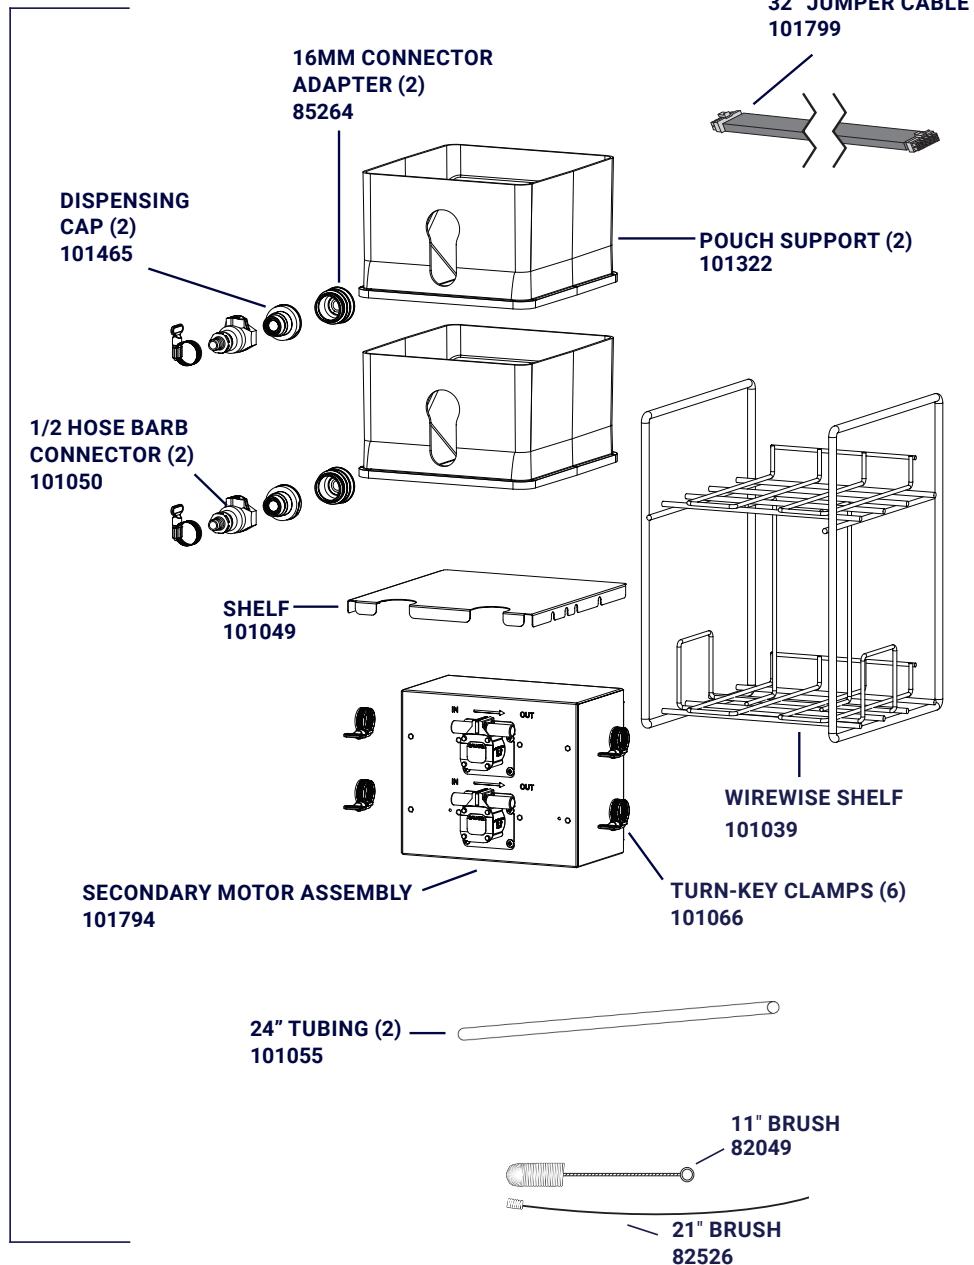

Multi+™

CONDIMENT DISPENSER

Complete View
for Reference

PATENT PENDING

SERVER
INTELLIGENT BY DESIGN

(2) MULTI+ POUCH
UNDER COUNTER -
SECONDARY
101796

Partstown
GENUINE OEM PARTS