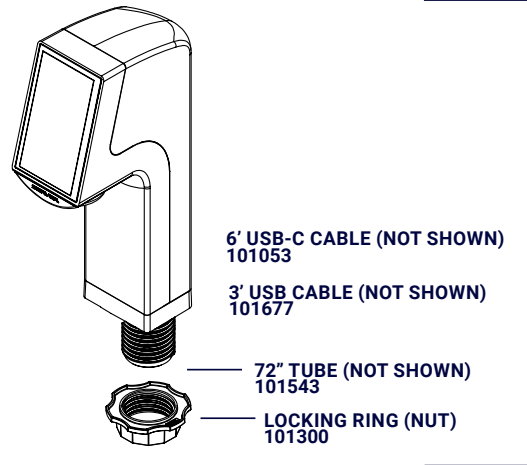

SERVER
INTELLIGENT BY DESIGN

(1) MULTI+ POUCHED
UNDER COUNTER -
PRIMARY
101795

Partstown
GENUINE OEM PARTS

CONTINUED ON PAGE 2

SERVER

262.628.5600 | 800.558.8722
spsales@server-products.com

101884

IXD™ SERIES

Multi+™

CONDIMENT DISPENSER

Complete View
for Reference

PATENT PENDING

SERVER
INTELLIGENT BY DESIGN

(2) MULTI+ POUCH
UNDER COUNTER -
SECONDARY
101796

Partstown
GENUINE OEM PARTS