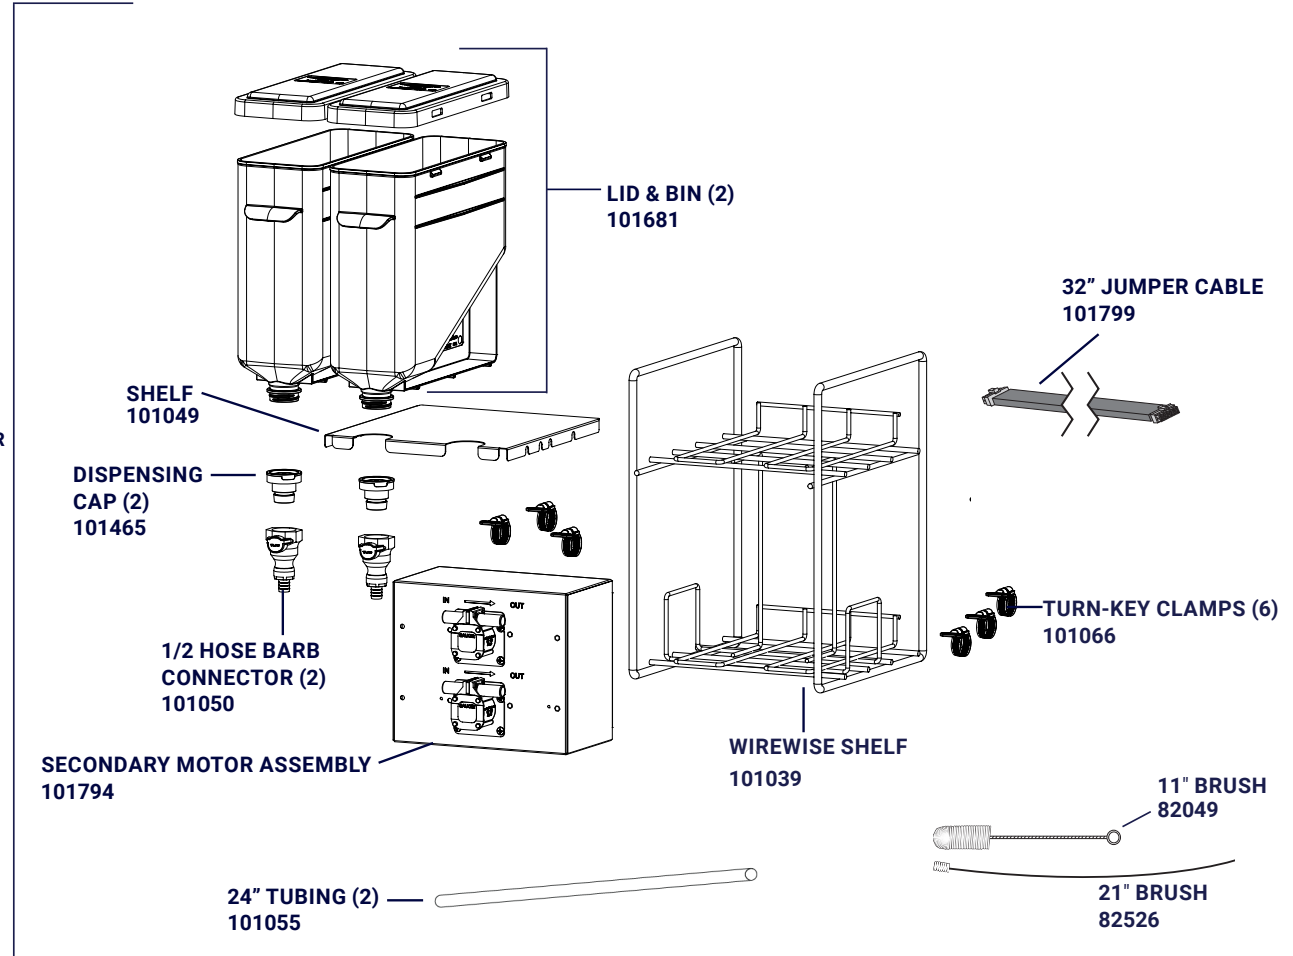

SERVER
INTELLIGENT BY DESIGN

6' USB-C CABLE (NOT SHOWN)
101053

3' USB CABLE (NOT SHOWN)
101677

72" TUBE (NOT SHOWN)
101543

LOCKING RING (NUT)
101300

MULTI+ DISPENSE HEAD WITHOUT DRIP TRAY
101287

(1) MULTI+ DIRECT POUR
UNDER COUNTER -
PRIMARY
101797

Complete View
for Reference

PATENT PENDING

SERVER
INTELLIGENT BY DESIGN

(1) MULTI+ DIRECT POUR
UNDER COUNTER -
SECONDARY
101798

Partstown
GENUINE OEM PARTS