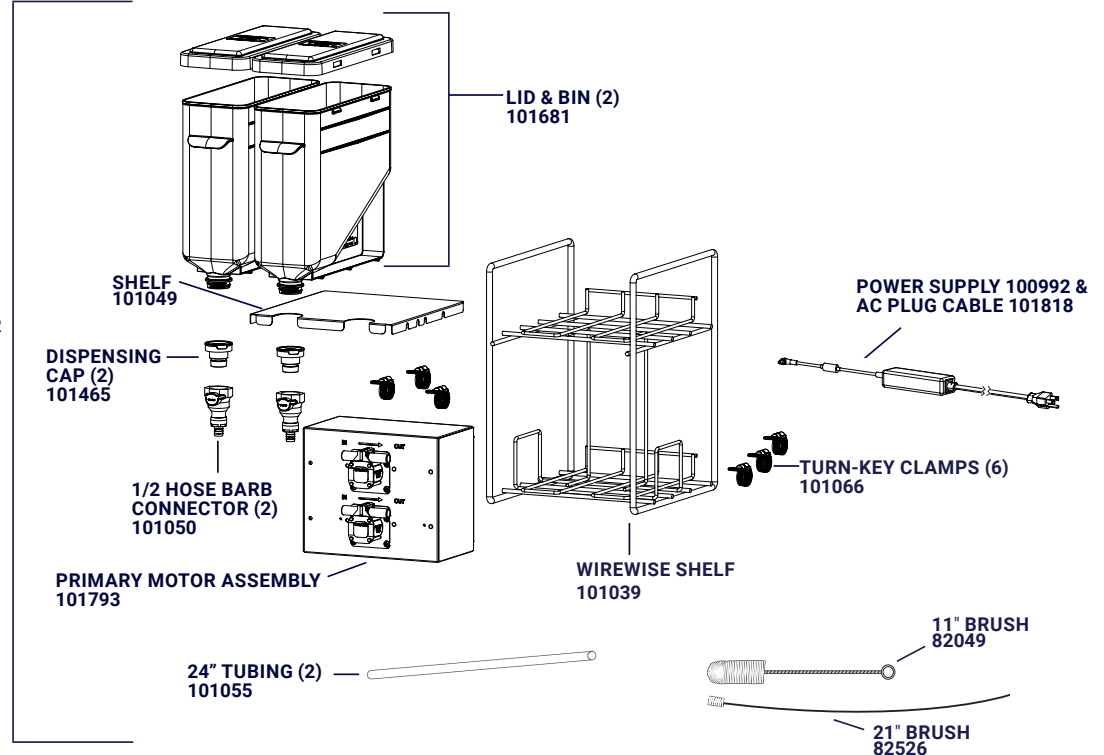

SERVER
INTELLIGENT BY DESIGN

6' USB-C CABLE (NOT SHOWN)
101053

3' USB CABLE (NOT SHOWN)
101677

72" TUBE (NOT SHOWN)
101543

LOCKING RING (NUT)
101300

MULTI+ DISPENSE HEAD WITHOUT DRIP TRAY
101287

(1) MULTI+ DIRECT POUR
UNDER COUNTER -
PRIMARY
101797

Complete View
for Reference

PATENT PENDING

SERVER
INTELLIGENT BY DESIGN

(1) MULTI+ DIRECT POUR
UNDER COUNTER -
SECONDARY
101798

Partstown
GENUINE OEM PARTS