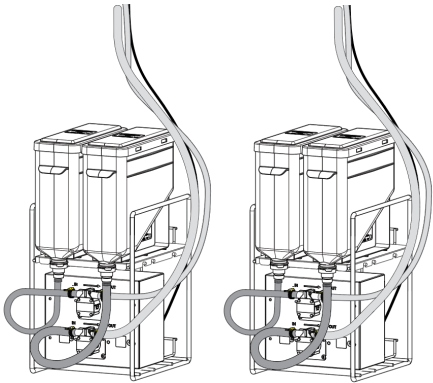

SERVER
INTELLIGENT BY DESIGN

6' USB-C CABLE (NOT SHOWN)
101053

3' USB CABLE (NOT SHOWN)
101677

72" TUBE (NOT SHOWN)
101543

LOCKING RING (NUT)
101300

MULTI+ DISPENSE HEAD WITHOUT DRIP TRAY
101287

(1) MULTI+ DIRECT POUR
UNDER COUNTER -
PRIMARY
101797

Complete View
for Reference

PATENT PENDING

SERVER
INTELLIGENT BY DESIGN

(1) MULTI+ DIRECT POUR
UNDER COUNTER -
SECONDARY
101798

Partstown
GENUINE OEM PARTS