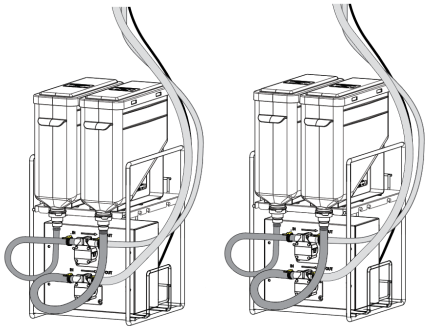

SERVER

262.628.5600 | 800.558.8722
spsales@server-products.com

101886

IXD™ SERIES

Multi+™

CONDIMENT DISPENSER

Complete View
for Reference

PATENT PENDING

SERVER
INTELLIGENT BY DESIGN