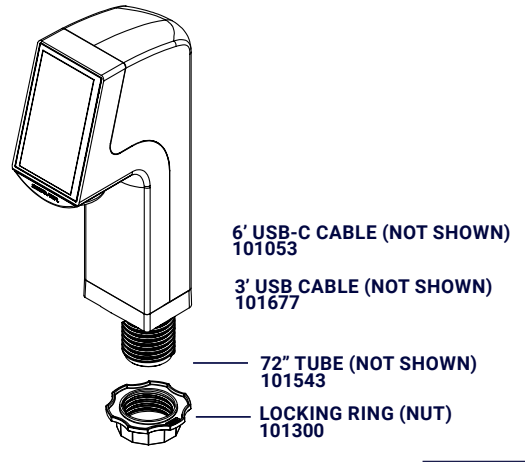

# Multi+™

CONDIMENT DISPENSER

Complete View  
for Reference

PATENT PENDING

SERVER  
INTELLIGENT BY DESIGN

MULTI+ DISPENSE HEAD WITHOUT DRIP TRAY  
101287

(1) MULTI+ DIRECT POUR  
UNDER COUNTER -  
PRIMARY  
101797