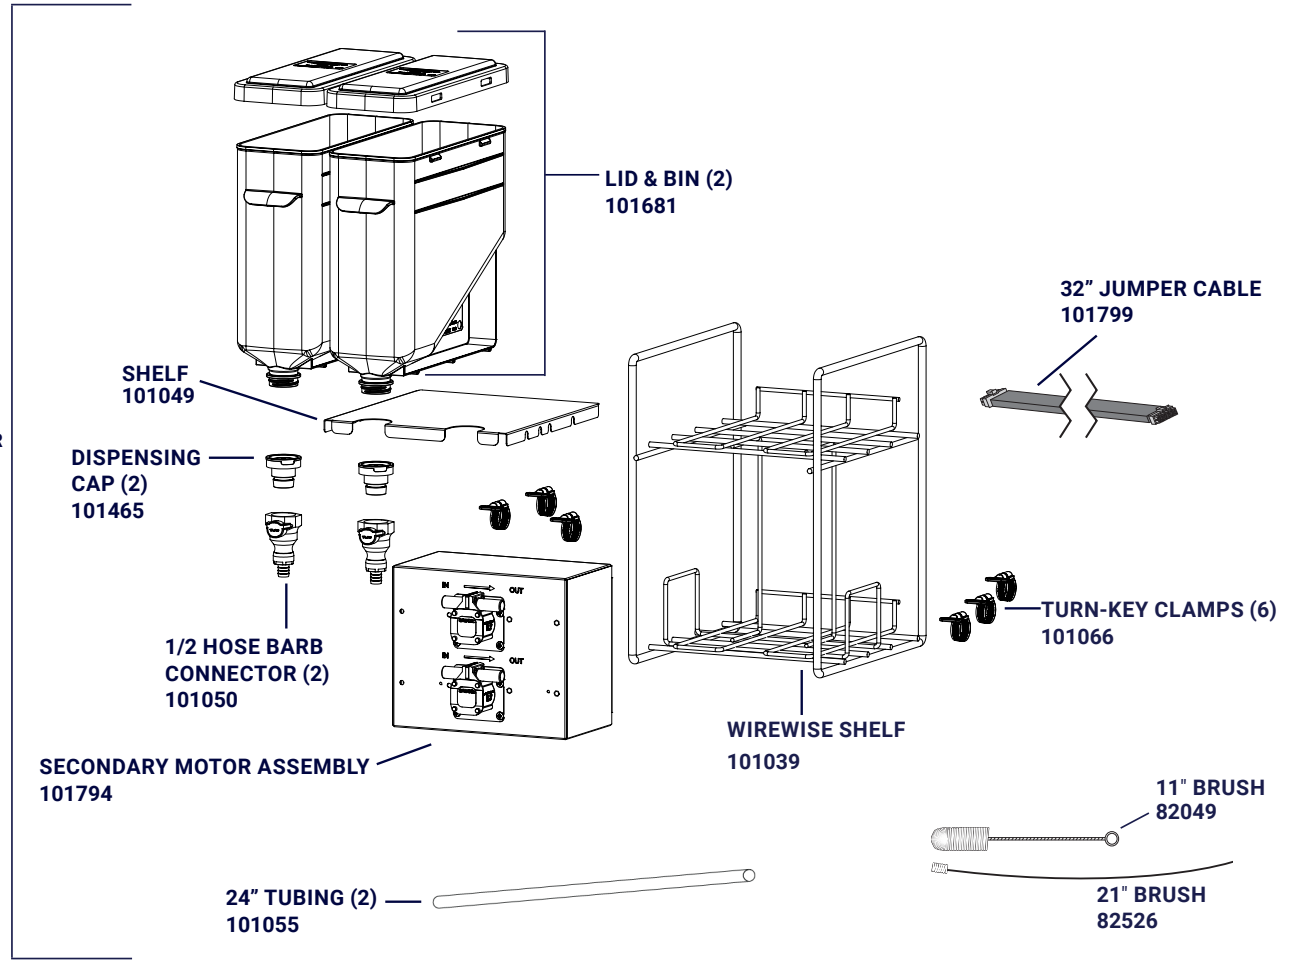

# Multi+™

CONDIMENT DISPENSER

Complete View  
for Reference

PATENT PENDING

SERVER  
INTELLIGENT BY DESIGN

(2) MULTI+ DIRECT POUR  
UNDER COUNTER -  
SECONDARY  
101798

**Partstown**  
GENUINE OEM PARTS