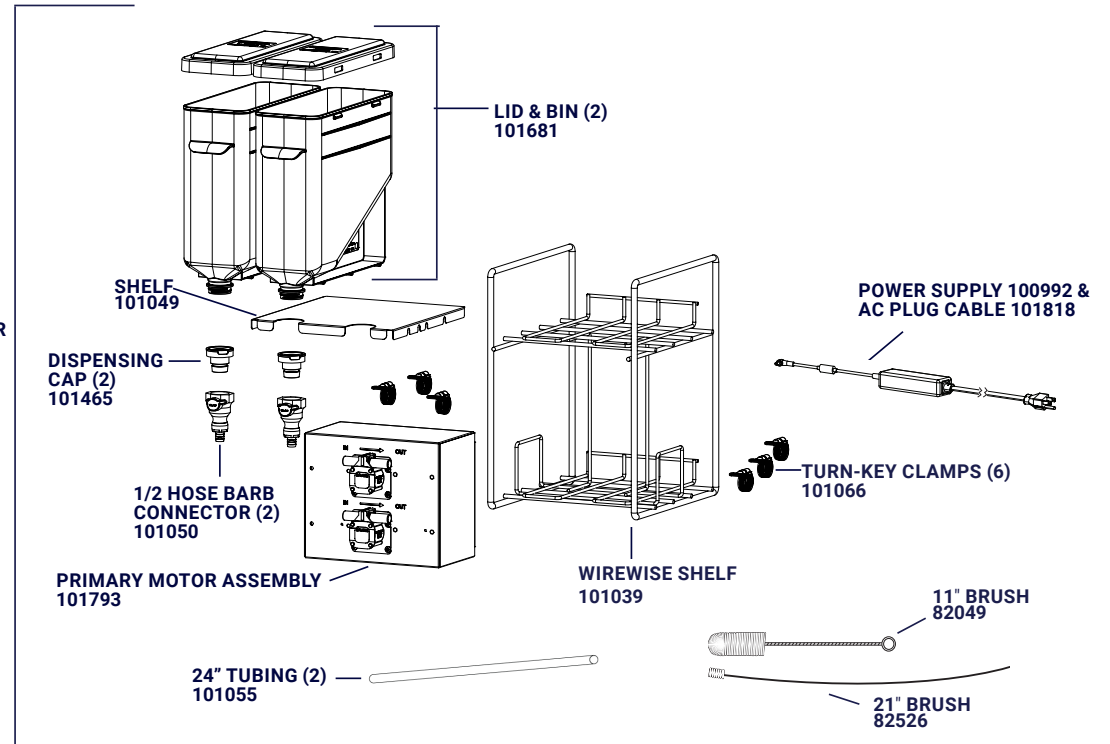

# Multi+™

CONDIMENT DISPENSER

Complete View  
for Reference

PATENT PENDING

SERVER  
INTELLIGENT BY DESIGN

MULTI+ DISPENSE HEAD WITHOUT DRIP TRAY  
101287

(1) MULTI+ DIRECT POUR  
UNDER COUNTER -  
PRIMARY  
101797