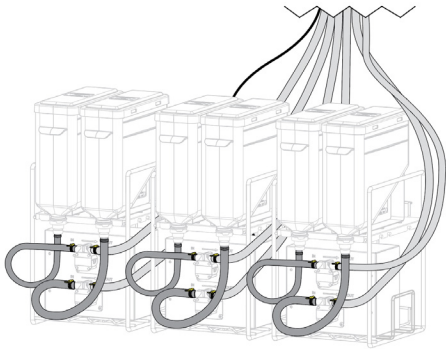

# Multi+™

CONDIMENT DISPENSER

Complete View  
for Reference

PATENT PENDING

SERVER  
INTELLIGENT BY DESIGN

MULTI+ DISPENSE HEAD WITHOUT DRIP TRAY  
101287

(1) MULTI+ DIRECT POUR  
UNDER COUNTER -  
PRIMARY  
101797