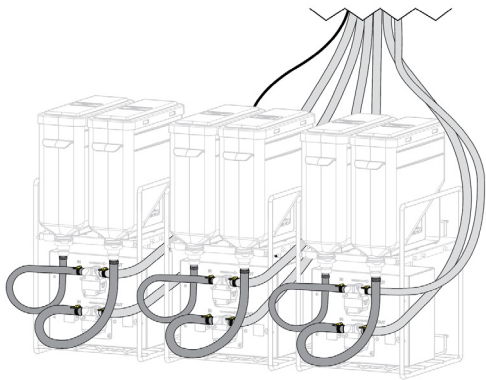

SERVER

262.628.5600 | 800.558.8722
spsales@server-products.com

101887

IxD™ SERIES

Multi+™

CONDIMENT DISPENSER