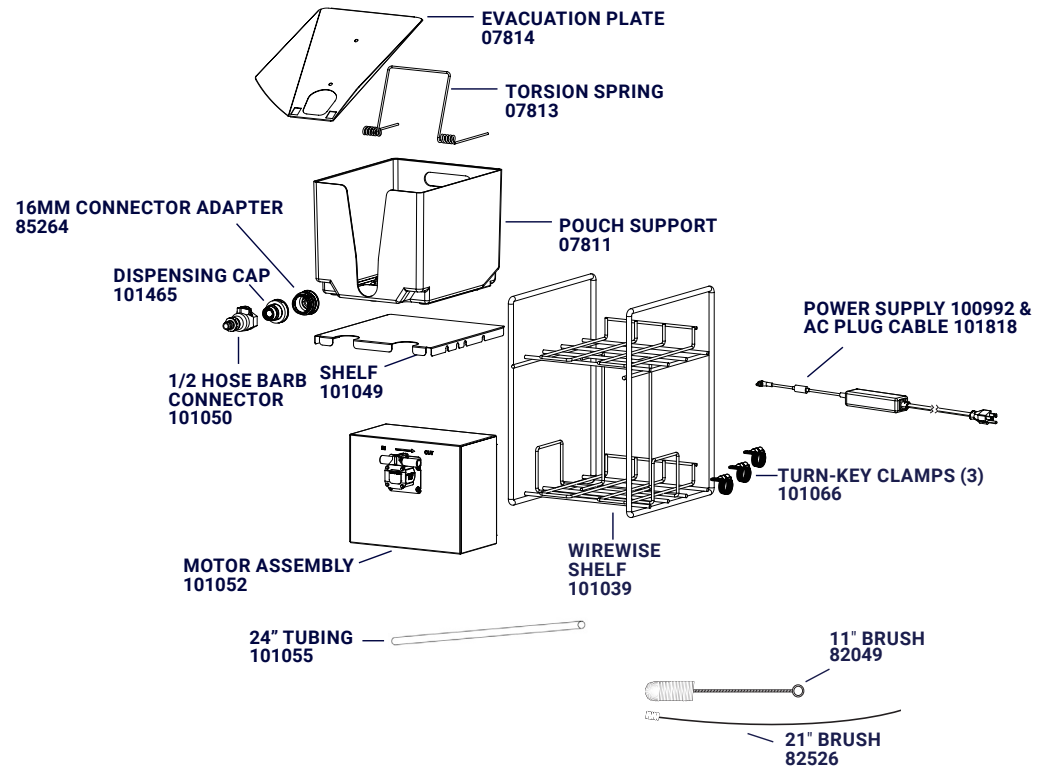

SERVER

262.628.5600 | 800.558.8722
spsales@server-products.com

101888

1xD™ SERIES

Single+™

CONDIMENT DISPENSER

Complete View
for Reference

PATENT PENDING

SERVER
INTELLIGENT BY DESIGN

SINGLE+ HEAD WITHOUT
DRIP TRAY
101090

SINGLE+ UNDER
COUNTER POUCHED
101056

Partstown
GENUINE OEM PARTS