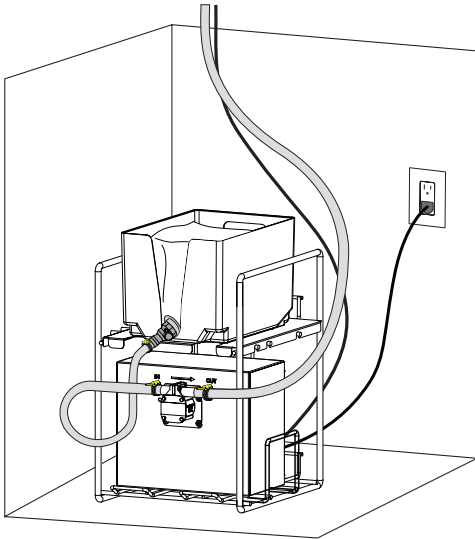

SERVER

262.628.5600 | 800.558.8722
spsales@server-products.com

101888

1xD™ SERIES

Single+™

CONDIMENT DISPENSER

Complete View
for Reference

PATENT PENDING

SERVER
INTELLIGENT BY DESIGN