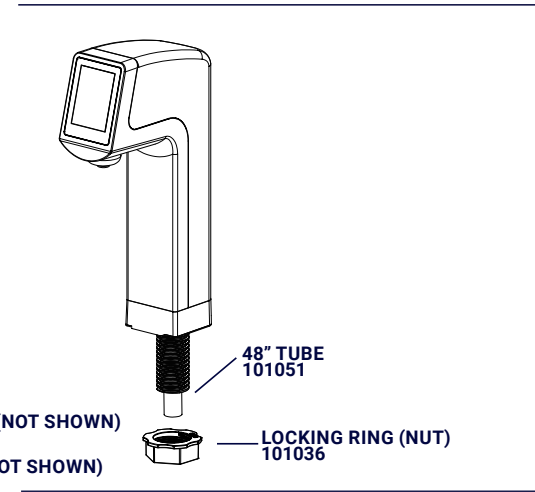

SERVER
INTELLIGENT BY DESIGN

SINGLE+ HEAD WITHOUT
DRIP TRAY
101090

SINGLE+ UNDER
COUNTER POUCHED
101056

Partstown
GENUINE OEM PARTS