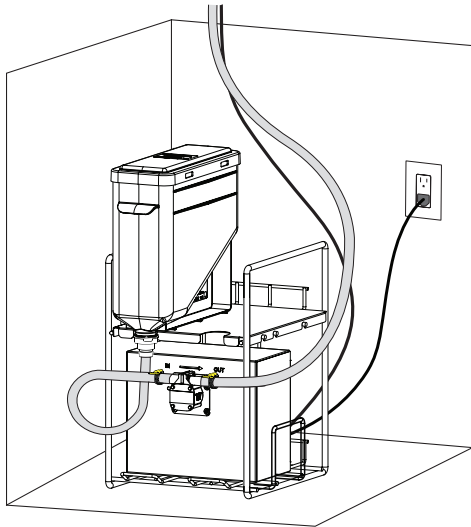

# Single+™

CONDIMENT DISPENSER

Complete View  
for Reference

PATENT PENDING

SERVER  
INTELLIGENT BY DESIGN

SINGLE+ HEAD WITHOUT  
DRIP TRAY  
101090

SINGLE+ UNDER  
COUNTER DIRECT  
POUR  
101317

**Partstown**  
GENUINE OEM PARTS