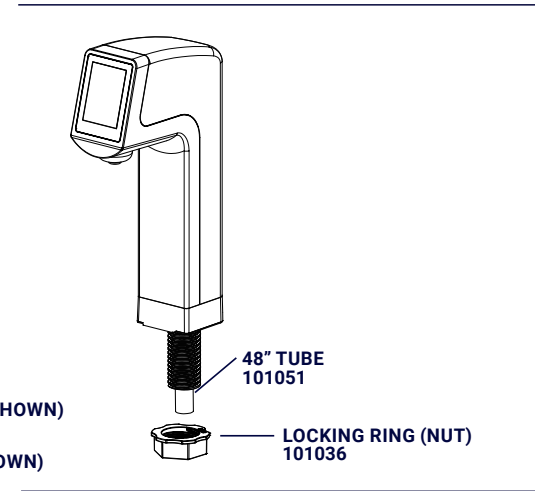

# Single+™

CONDIMENT DISPENSER

Complete View  
for Reference

PATENT PENDING

SERVER  
INTELLIGENT BY DESIGN

SINGLE+ HEAD WITHOUT  
DRIP TRAY  
101090

SINGLE+ UNDER  
COUNTER DIRECT  
POUR  
101317

**Partstown**  
GENUINE OEM PARTS