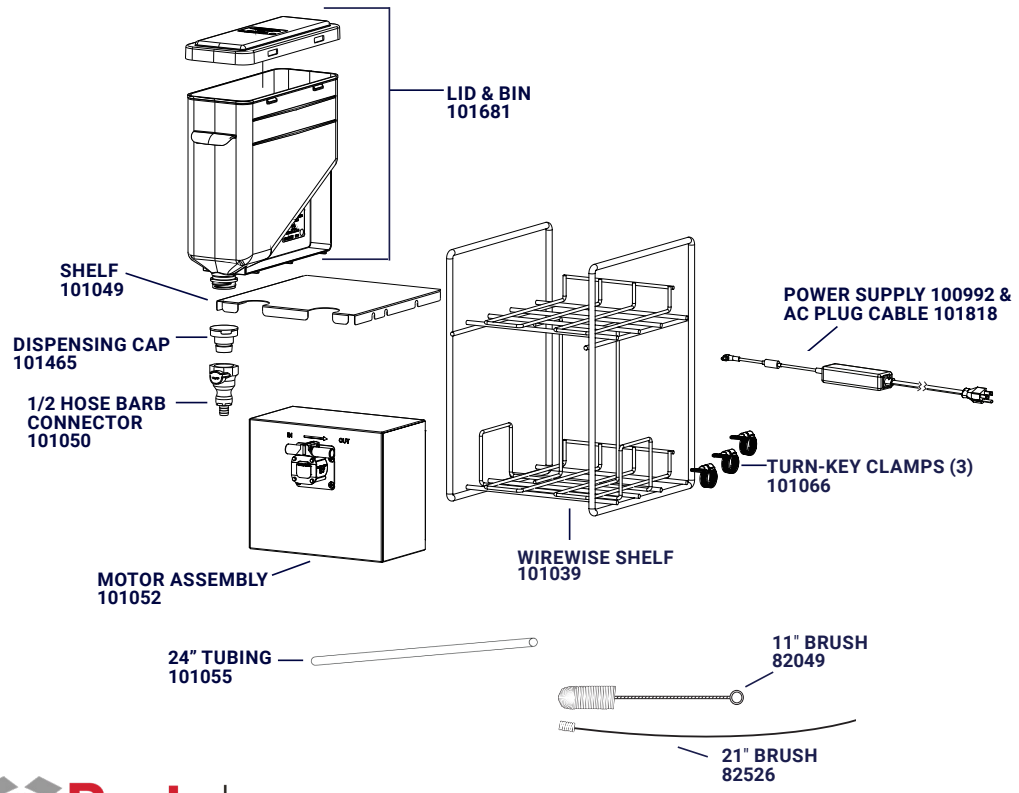

# Single+™

CONDIMENT DISPENSER

Complete View  
for Reference

PATENT PENDING

SERVER  
INTELLIGENT BY DESIGN

SINGLE+ HEAD WITHOUT  
DRIP TRAY  
101090

SINGLE+ UNDER  
COUNTER DIRECT  
POUR  
101317

**Partstown**  
GENUINE OEM PARTS