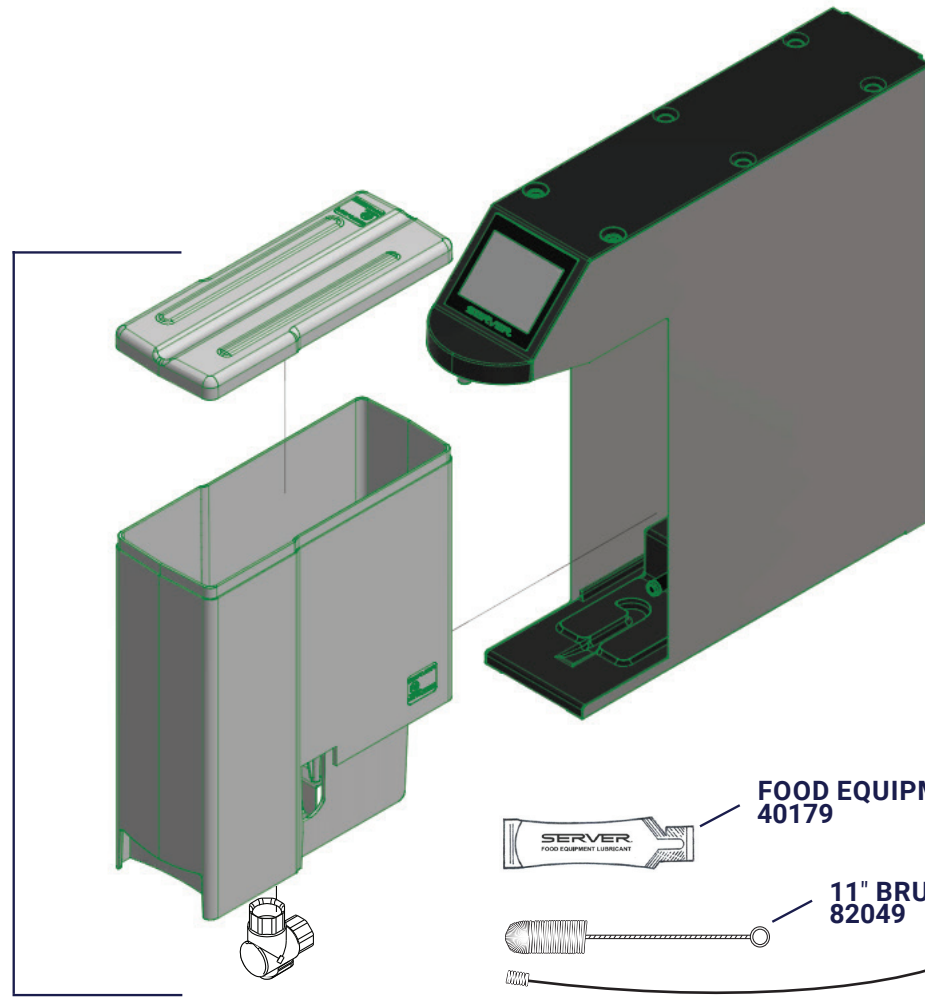

SERVER

262.628.5600 | 800.558.8722
spsales@server-products.com

101925

1xD™ SERIES

Sauce+™ XL Sauce Dispenser

Complete View
for Reference

PATENT PENDING

**BIN & LID ASSEMBLY
101924**

**FOOD EQUIPMENT LUBRICANT
40179**

**11" BRUSH
82049**

**21" BRUSH
82526**

REPLACEMENT PARTS

100999 - BIN O-RING
101924 - BIN & LID ASSEMBLY
100992 - POWER SUPPLY
101818 - AC PLUG CABLE
81169 - FEET

SERVER
INTELLIGENT BY DESIGN