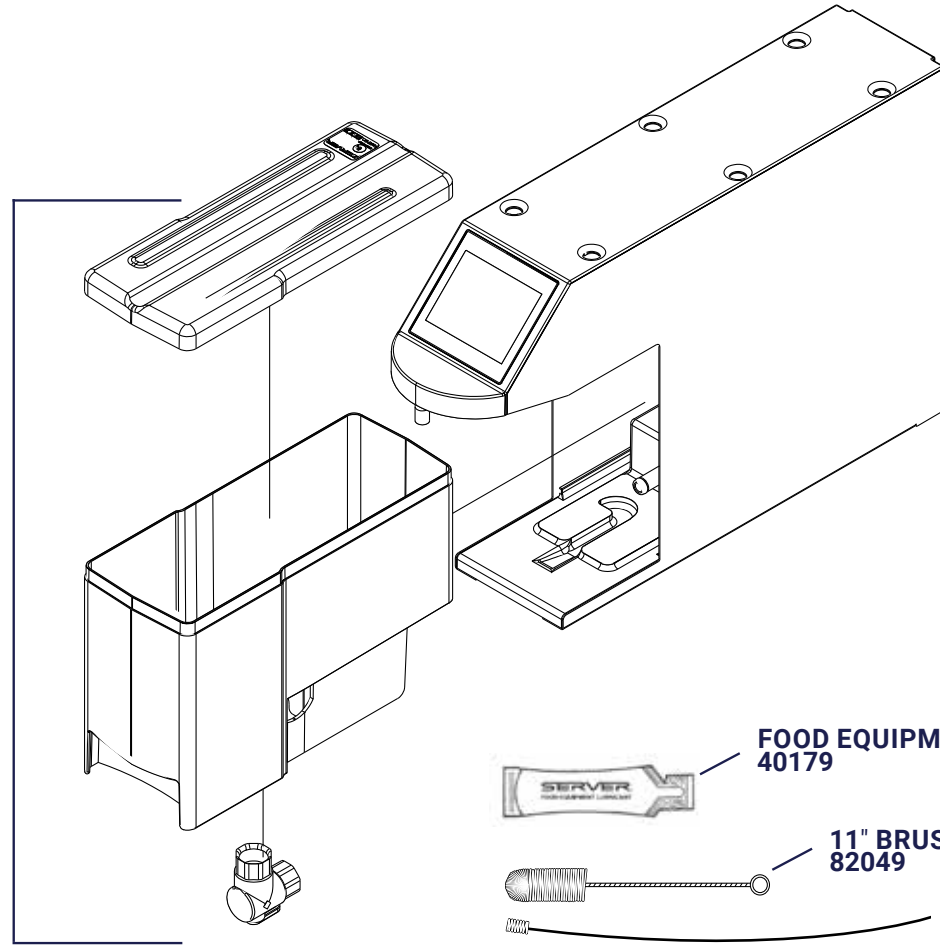

SERVER

262.628.5600 | 800.558.8722
spsales@server-products.com

101940

IXD™ SERIES

Sauce+™

Sauce Dispenser

Complete View
for Reference

PATENT PENDING

**BIN & LID ASSEMBLY
101001**

**FOOD EQUIPMENT LUBRICANT
40179**

**11" BRUSH
82049**

**21" BRUSH
82526**

REPLACEMENT PARTS

100999 - BIN O-RING

101001 - BIN & LID ASSEMBLY

100992 - POWER SUPPLY

101941 - AC PLUG CABLE

81169 - FEET

SERVER
INTELLIGENT BY DESIGN

Partstown
GENUINE OEM PARTS