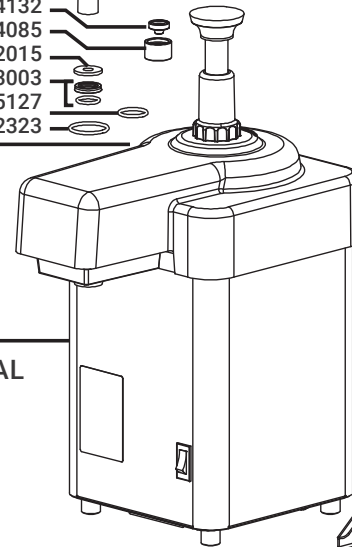

262.628.5600 | 800.558.8722
 spsales@server-products.com

80091 Beverage Station Kit

Complete View for Reference

INSWEETEN DISPENSERS:
 YELLOW, 87158
 PINK, 87089
 WHITE, 87157

BEV STATION
 HARDWARE
 80079

SCREW (4) 10028
 LOCKWASHER (4) 10153

INSWEETEN BEV STATION
 TRIPLE SHELF 80085

EZ-CREAM
 SPARE
 PARTS
 80084

HEAD INSERT 82018
 CONE WASHER 94132
 FERRULE CAP 94085
 WASHER 82015
 SEAL ASSEMBLY 83003
 1" O-RING 05127
 1-5/16" O-RING 82323

EZ-CREAM,
 3/8 OZ W/QR DECAL
 94152

BEVERAGE STATION
 STAND ASSEMBLY
 80074

STAND INCLUDES:
 PROTECTIVE CAP (4) 86337
 FOOT W/SCREW (4) 81058

CORD
 86584

POWER SUPPLY
 FOR SERIES 14I OR
 MORE RECENT, OR
 FOR UNITS WITH 4
 PIN PLUG: 80068