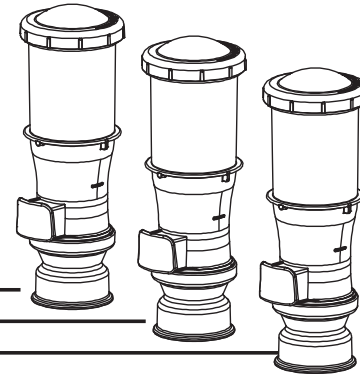

262.628.5600 | 800.558.8722
 spsales@server-products.com

80091 Beverage Station Kit

Complete View for Reference

INSWEETEN DISPENSERS:
 YELLOW, 87158
 PINK, 87089
 WHITE, 87157

BEV STATION
 HARDWARE
 80079

SCREW (4) 10028
 LOCKWASHER (4) 10153

INSWEETEN BEV STATION
 TRIPLE SHELF 80085

EZ-CREAM
 SPARE
 PARTS
 80084

HEAD INSERT 82018
 CONE WASHER 94132
 FERRULE CAP 94085
 WASHER 82015
 SEAL ASSEMBLY 83003
 1" O-RING 05127
 1-5/16" O-RING 82323

EZ-CREAM,
 3/8 OZ W/QR DECAL
 94152

BEVERAGE STATION
 STAND ASSEMBLY
 80074

STAND INCLUDES:
 PROTECTIVE CAP (4) 86337
 FOOT W/SCREW (4) 81058

CORD
 86584

POWER SUPPLY
 FOR SERIES 14I OR
 MORE RECENT, OR
 FOR UNITS WITH 4
 PIN PLUG: 80068