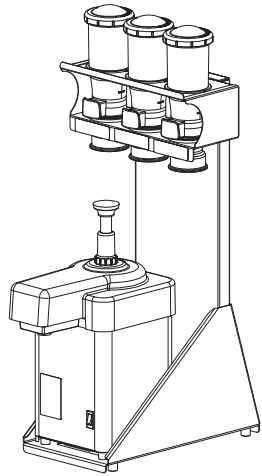

262.628.5600 | 800.558.8722
 spsales@server-products.com

80091 Beverage Station Kit

Complete View for Reference

INSWEETEN DISPENSERS:
 YELLOW, 87158
 PINK, 87089
 WHITE, 87157

BEV STATION
 HARDWARE
 80079

SCREW (4) 10028
 LOCKWASHER (4) 10153

INSWEETEN BEV STATION
 TRIPLE SHELF 80085

EZ-CREAM
 SPARE
 PARTS
 80084

HEAD INSERT 82018
 CONE WASHER 94132
 FERRULE CAP 94085
 WASHER 82015
 SEAL ASSEMBLY 83003
 1" O-RING 05127
 1-5/16" O-RING 82323

EZ-CREAM,
 3/8 OZ W/QR DECAL
 94152

BEVERAGE STATION
 STAND ASSEMBLY
 80074

STAND INCLUDES:
 PROTECTIVE CAP (4) 86337
 FOOT W/SCREW (4) 81058

CORD
 86584

POWER SUPPLY
 FOR SERIES 14I OR
 MORE RECENT, OR
 FOR UNITS WITH 4
 PIN PLUG: 80068