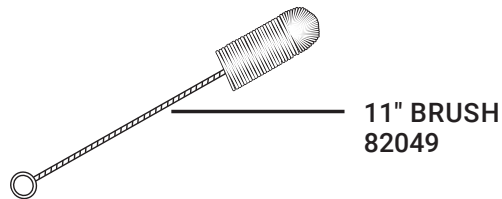

100451

Single - Countertop Pouched - Euro Touchless Express

SE-SS-T 100451 Single

Complete View for Reference

**For Express Singles, an 07159 pouch support may be substituted with a 100280 vessel. These parts are interchangeable and function the same.*

100280 VESSEL

FLAVOR DECAL SHEET 100246

POWER SUPPLY/CORD 100605 (100-240V EURO)