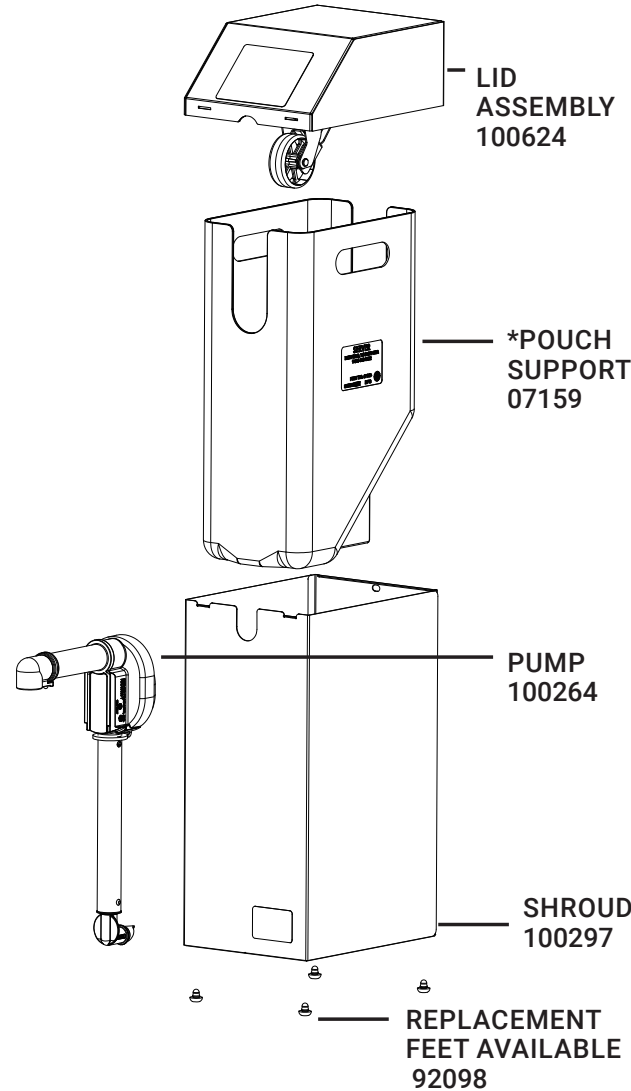

100451

Single - Countertop Pouched - Euro Touchless Express

SE-SS-T 100451 Single

Complete View for Reference

**For Express Singles, an 07159 pouch support may be substituted with a 100280 vessel. These parts are interchangeable and function the same.*

100280 VESSEL

FLAVOR DECAL SHEET 100246

POWER SUPPLY/CORD 100605 (100-240V EURO)