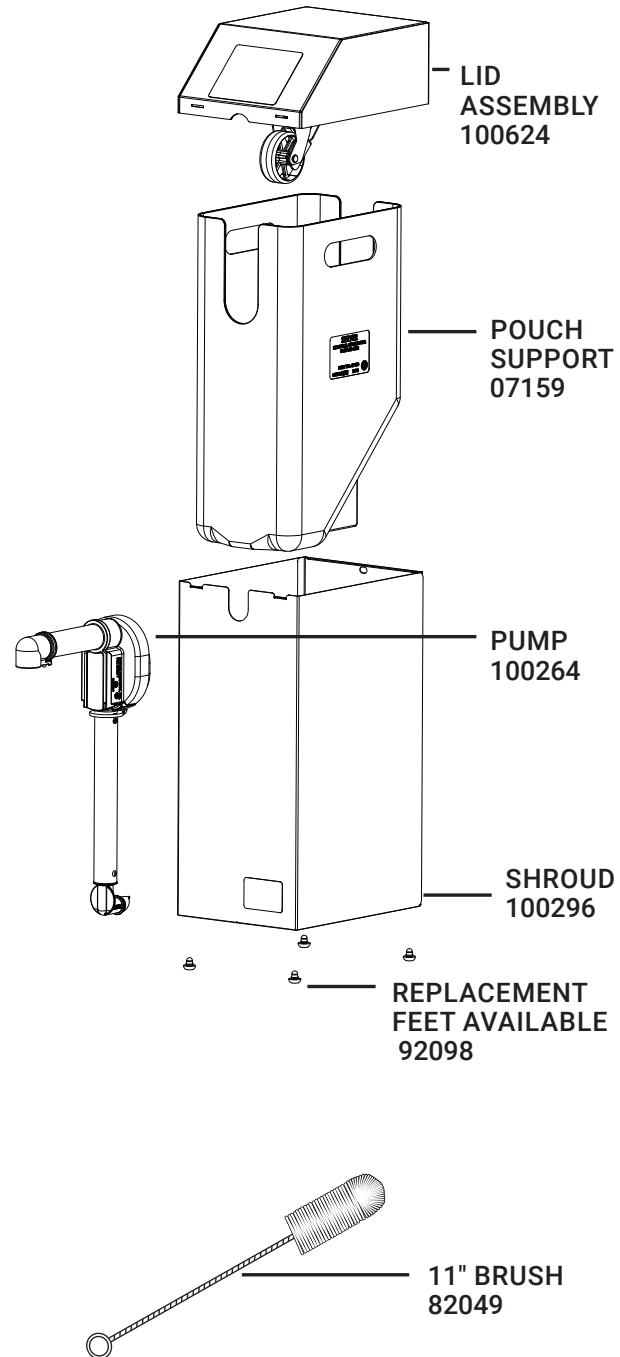

262.628.5600 | 800.558.8722
 spsales@server-products.com

100453 Single-Drop-In Pouched-Euro Touchless Express

SE-SS-T DI 100453 - EURO
 Single Drop-In

Complete View for Reference

**For Express Singles, an 07159 pouch support may be substituted with a 100280 vessel. These parts are interchangeable and function the same.*

100280 VESSEL

FLAVOR DECAL SHEET 100246

POWER SUPPLY/CORD 100605 (100-240V EURO)