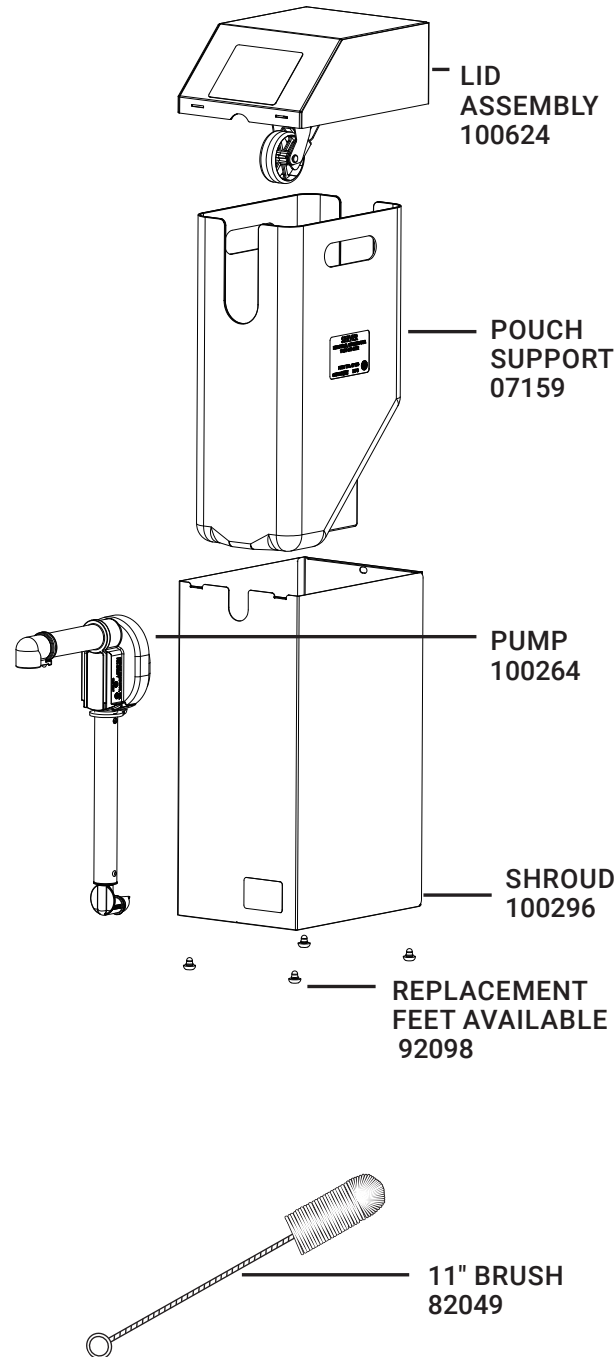

262.628.5600 | 800.558.8722
 spsales@server-products.com

100454

Single-Drop-In Pouched-Aust Touchless Express

SE-SS-T DI 100454 - AUST
 Single Drop-In

Complete View for Reference

*For Express Singles, an 07159 pouch support may be substituted with a 100280 vessel. These parts are interchangeable and function the same.

100280 VESSEL

FLAVOR DECAL SHEET 100246

POWER SUPPLY/CORD 100418 (100-240V AUST)