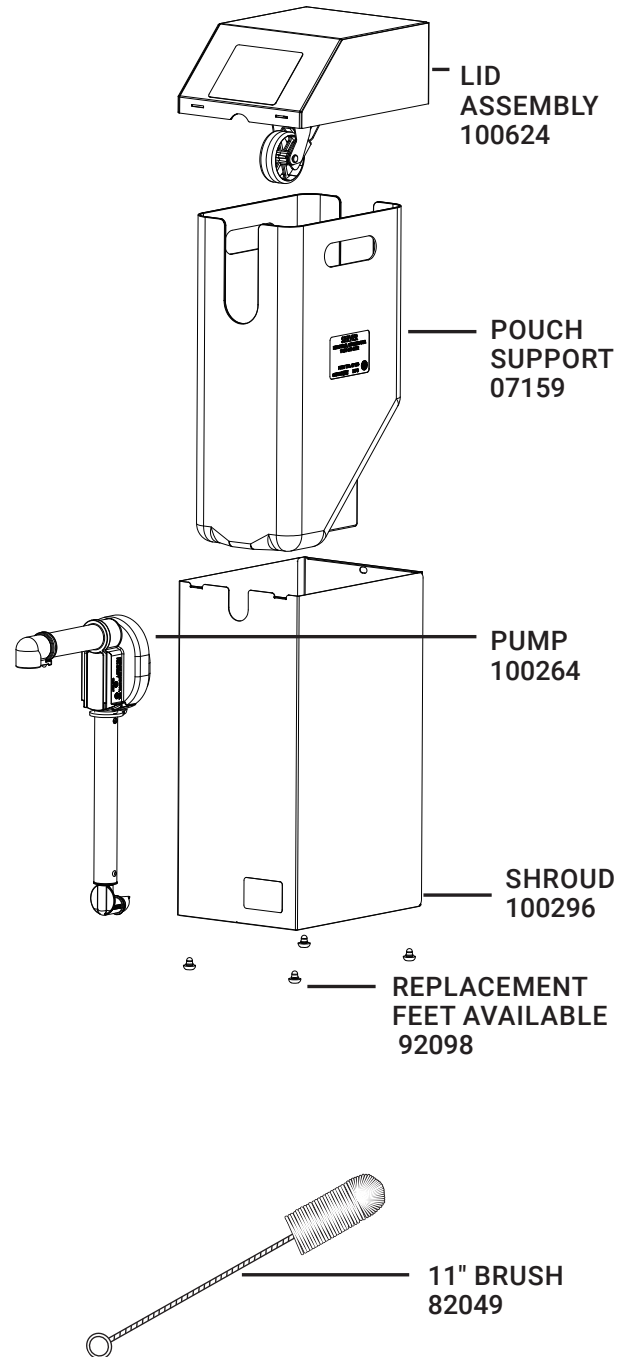

## 100573

Single-Drop-In  
Pouched-UK  
Touchless Express

SE-SS-T DI 100573 - UK  
Single Drop-In

Complete View for Reference

\*For Express Singles, an 07159 pouch support may be substituted with a 100280 vessel. These parts are interchangeable and function the same.

100280 VESSEL

### POWER SUPPLY/CORD 100417 (100-240V UK)