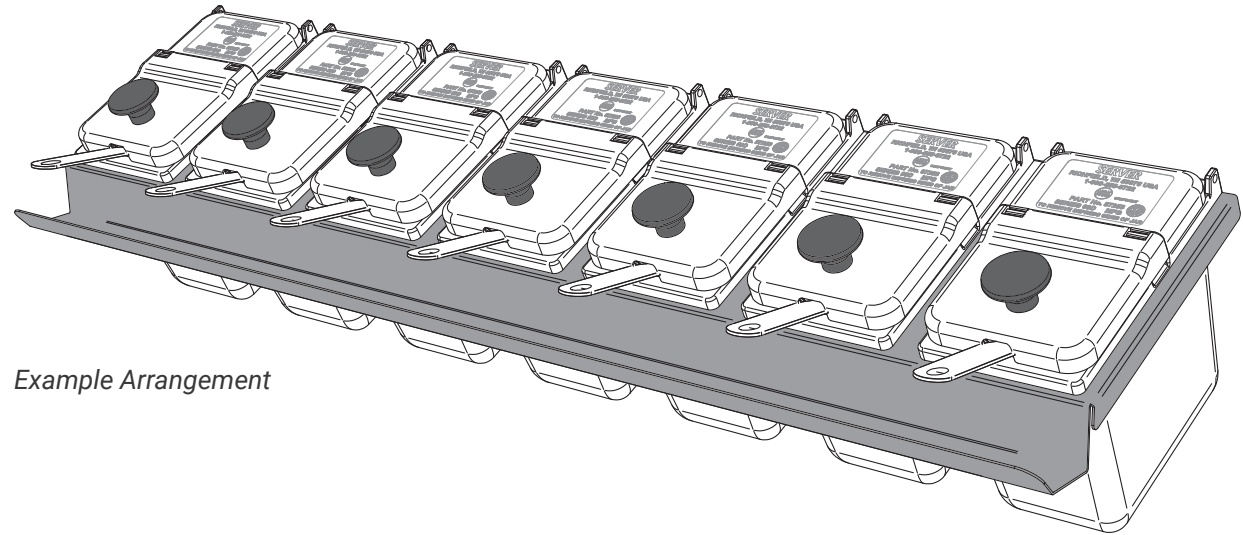

SERVER

• E S S E N T I A L S •

262.628.5600 | 800.558.8722
spsales@server-products.com

87261

1/9 Size Jar Kit

KIT INCLUDES:
21 LIDS
21 JARS
18 SPOONS
2 CATCH TRAYS

Example Arrangement

1/9 SIZE PLASTIC LID
ASSEMBLY —
87253

1/8 CUP SPOON —
87262

1/9 SIZE, 6" DEEP
CLEAR JAR —
87198

CATCH TRAY —
87263