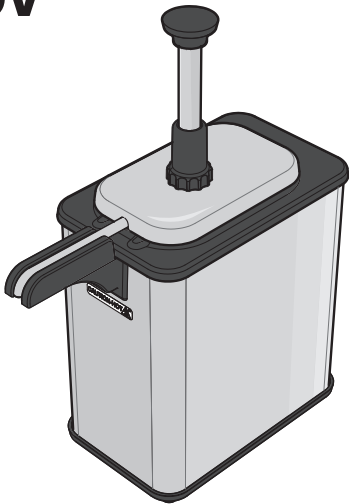

S E R V E R

**Server Products Inc.**  
3601 Pleasant Hill Road  
Richfield, WI 53076 USA

262.628.5600 | 800.558.8722

SPSALES@SERVER-PRODUCTS.COM

**84989**

**EZ-Topper™**  
**Tall, Single**

WITH SPOUT HEATER

**230V**

**UK**

*Complete View  
for Reference*

CARAMEL KNOB  
82023-024

FUDGE KNOB  
82023-015

OPTIONAL:  
USE KNOBS TO QUICKLY  
IDENTIFY PUMP CONTENTS

EZ-TOPPER PUMP  
85820

POUCH SUPPORT  
85819