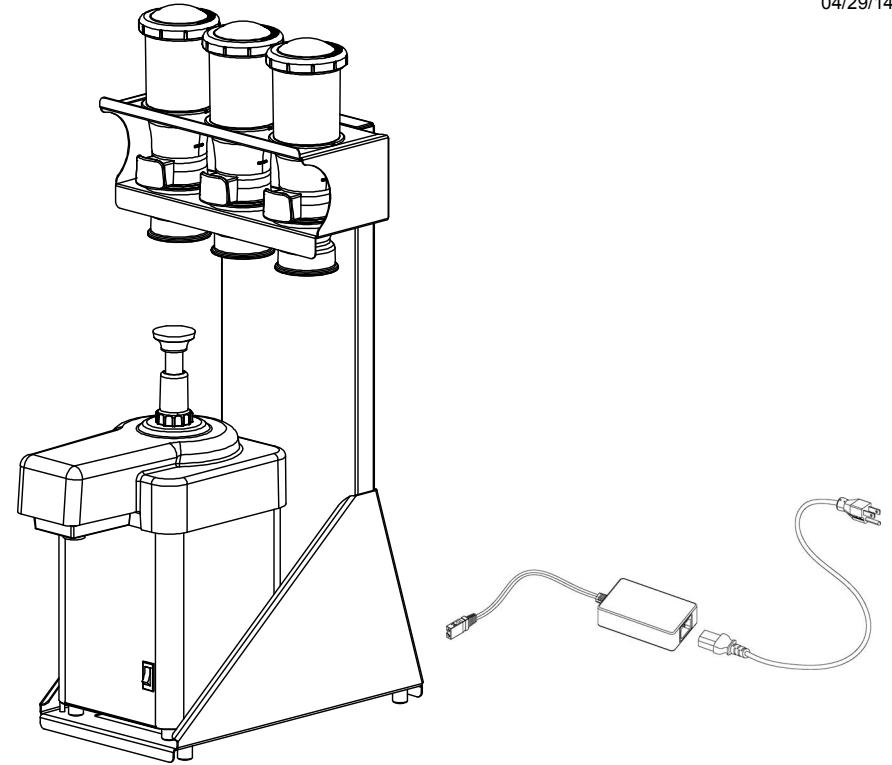

Model Number

80106

Dwg. Date
04/29/14

87157

87188(2)

80085

80079

94160

86337(4)

80074

81058(4)

PART	QTY	DESCRIPTION
10028	4	SCREW, 10-32 X 1/4, PHIL TRUSS HD
10153	4	LOCKWASHER, #10, INTERNAL
80074	1	STAND ASSEMBLY, BEVERAGE STATION
81058	4	FOOT, W/SCREW
86337	4	CAP, PROTECTIVE, .125 x .500
80079	1	HARDWARE, BEV STATION (INCLUDES 10028 & 10153)
80085	1	SHELF, TRIPLE, BEV STAT, INSWEETEN
87157	1	INSWEETEN, 14OZ, .7 TSP, BAGGED, WHT
87188	2	INSWEETEN, 14 OZ, .31 TSP, BAGGED
94160	1	EZ-CREAM