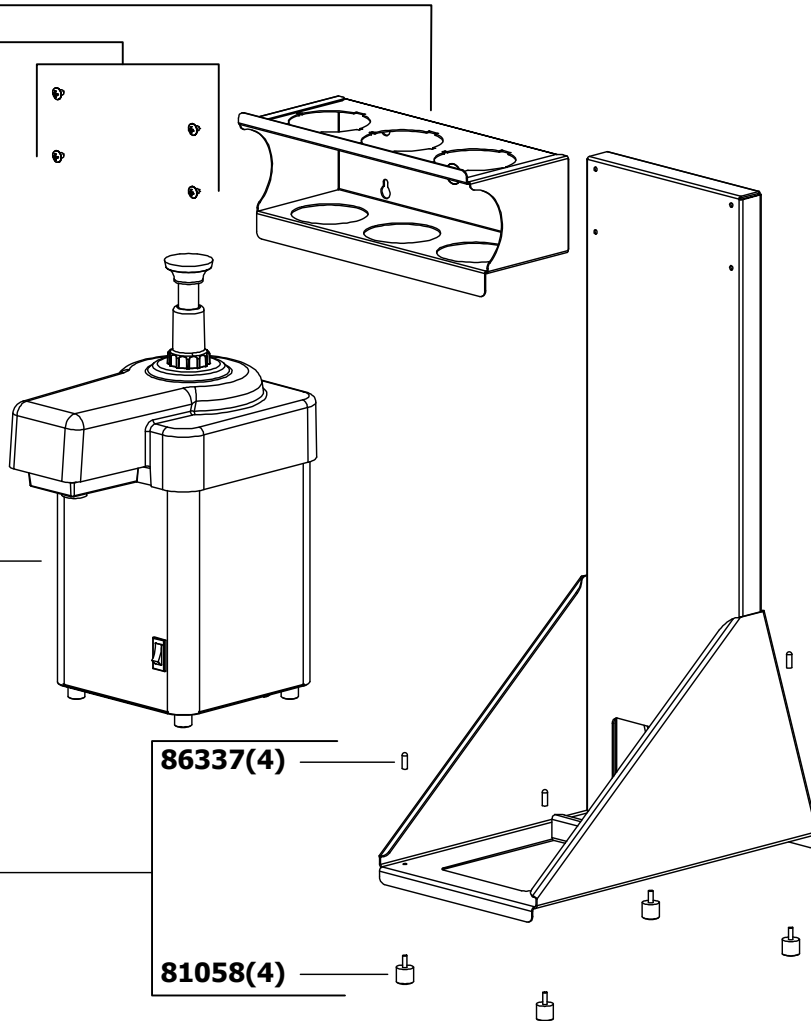

Model Number

80106

Dwg. Date
04/29/14

87157

87188(2)

80085

80079

94160

86337(4)

80074

81058(4)

PART	QTY	DESCRIPTION
10028	4	SCREW, 10-32 X 1/4, PHIL TRUSS HD
10153	4	LOCKWASHER, #10, INTERNAL
80074	1	STAND ASSEMBLY, BEVERAGE STATION
81058	4	FOOT, W/SCREW
86337	4	CAP, PROTECTIVE, .125 x .500
80079	1	HARDWARE, BEV STATION (INCLUDES 10028 & 10153)
80085	1	SHELF, TRIPLE, BEV STAT, INSWEETEN
87157	1	INSWEETEN, 14OZ, .7 TSP, BAGGED, WHT
87188	2	INSWEETEN, 14 OZ, .31 TSP, BAGGED
94160	1	EZ-CREAM