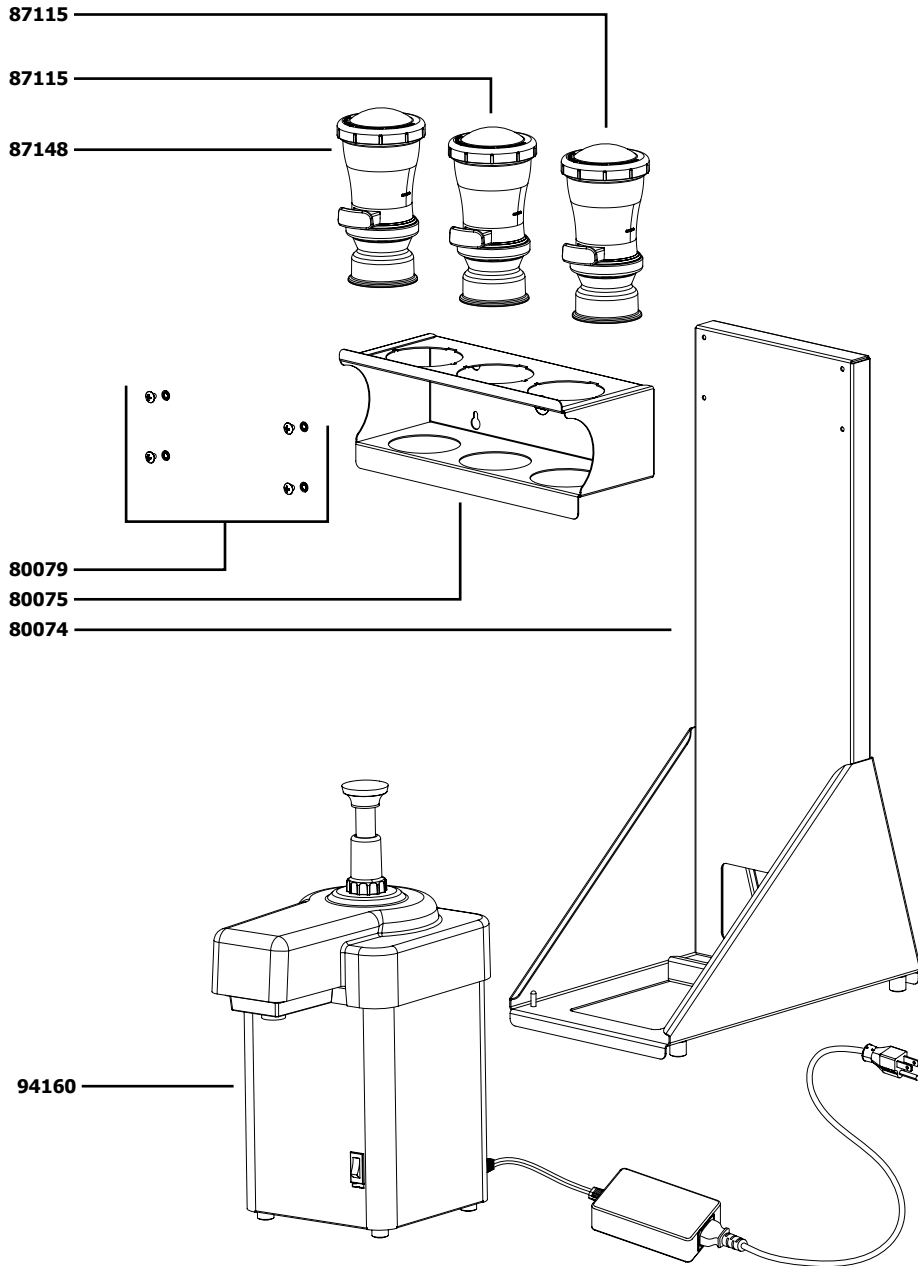

S E R V E R
SERVE BETTER™

Server Products, Inc.
3601 Pleasant Hill Road PO Box 98
Richfield WI 53076 USA
Direct 262.628.5600 Toll Free 800.558.8722
www.server-products.com

81030_PARTS BREAKDOWN

KIT 81030

BEVERAGE STATION 5/16 OZ

120V
Series 13K

EZ-CREAM™ and INSEASON™

| | | |
|-------|---|------------------------------------|
| 80074 | 1 | STAND ASSEMBLY, BEVERAGE STATION |
| 80079 | 1 | HARDWARE, BEV STATION |
| 80075 | 1 | SHELF, TRIPLE, BEVERAGE STATION |
| 80086 | 1 | DECAL SET (3), SWEET STATION |
| 87115 | 1 | INSEASON, DROP, 1/2 TSP, BAGGED GR |
| 87148 | 2 | INSEASON, DROP (SWEETENER), BAGGED |
| 94160 | 1 | EZ CREAM |