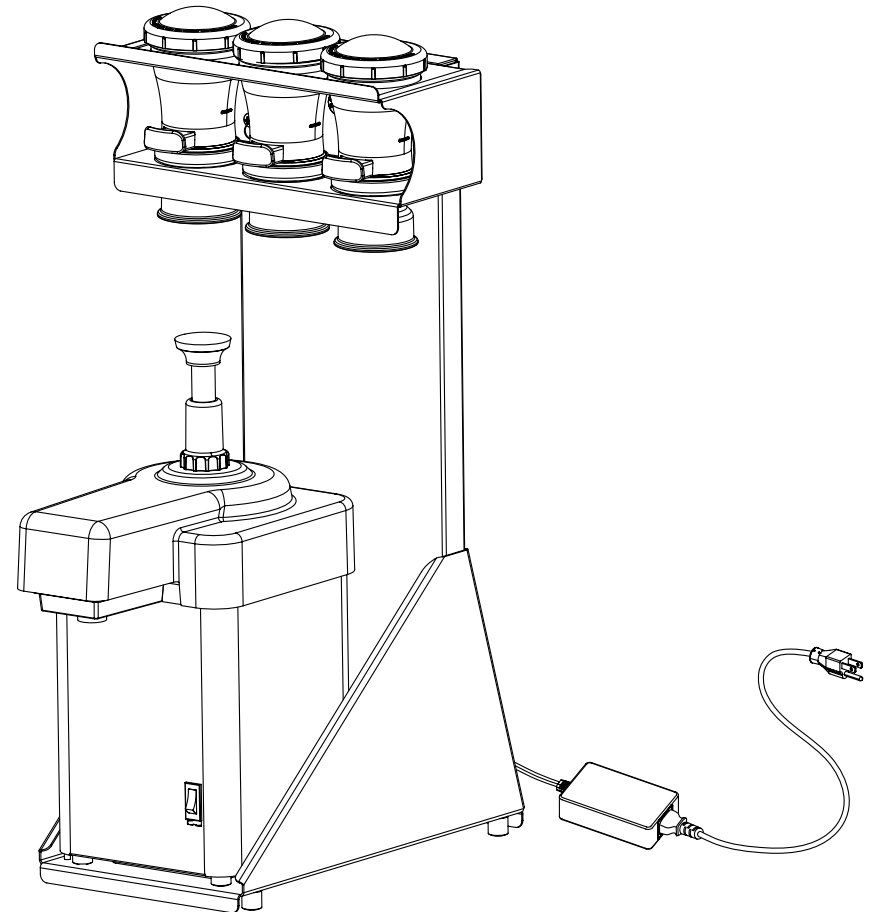

S E R V E R
SERVE BETTER™

Server Products, Inc.
3601 Pleasant Hill Road PO Box 98
Richfield WI 53076 USA
Direct 262.628.5600 Toll Free 800.558.8722
www.server-products.com

81030_PARTS BREAKDOWN

KIT 81030

BEVERAGE STATION 5/16 OZ

120V
Series 13K

EZ-CREAM™ and INSEASON™

| | | |
|-------|---|------------------------------------|
| 80074 | 1 | STAND ASSEMBLY, BEVERAGE STATION |
| 80079 | 1 | HARDWARE, BEV STATION |
| 80075 | 1 | SHELF, TRIPLE, BEVERAGE STATION |
| 80086 | 1 | DECAL SET (3), SWEET STATION |
| 87115 | 1 | INSEASON, DROP, 1/2 TSP, BAGGED GR |
| 87148 | 2 | INSEASON, DROP (SWEETENER), BAGGED |
| 94160 | 1 | EZ CREAM |