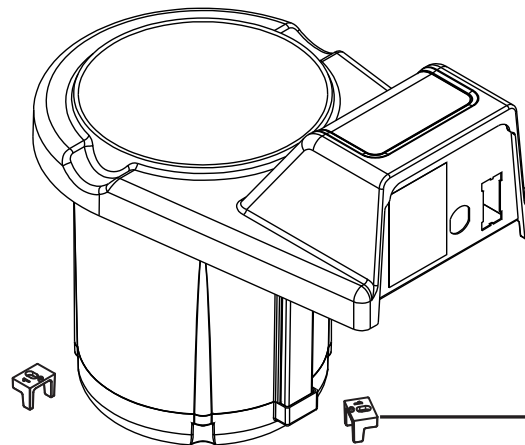

262.628.5600 | 800.558.8722
spsales@server-products.com

87770 ConserveWell Drop-In

Complete View for Reference

PAN LINER
87774

PAN
87771

BUSHING, STRAIN RELIEF
11657

ROCKER SWITCH
04544

CORD GUARD
87795

ANTI-ROTATIONAL FOOT
81058

SILICONE ELEMENT
87781

THERMAL CUT-OUT
11652

LOCATOR BLOCK HARDWARE
Two Sets Supplied:
#1 BLUE LOCATOR BLOCKS (QTY 3) 87785
#2 RED LOCATOR BLOCKS (QTY 3) 87786

CORD ASSEMBLY
11655