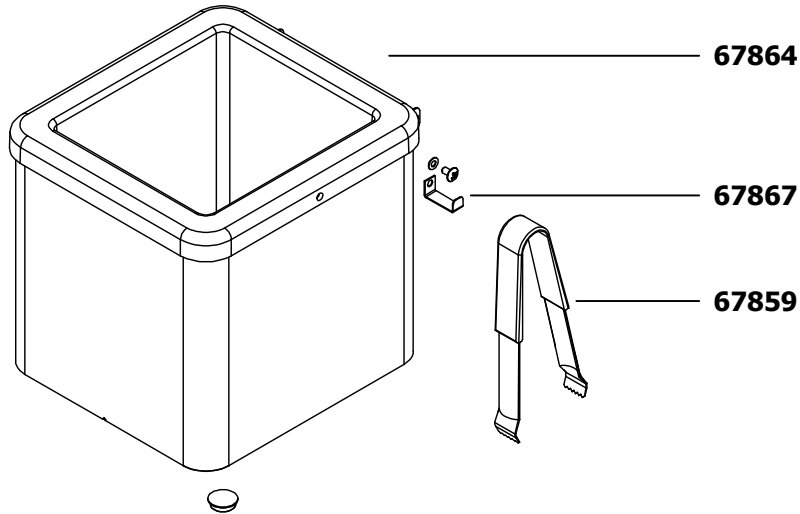

67864

67867