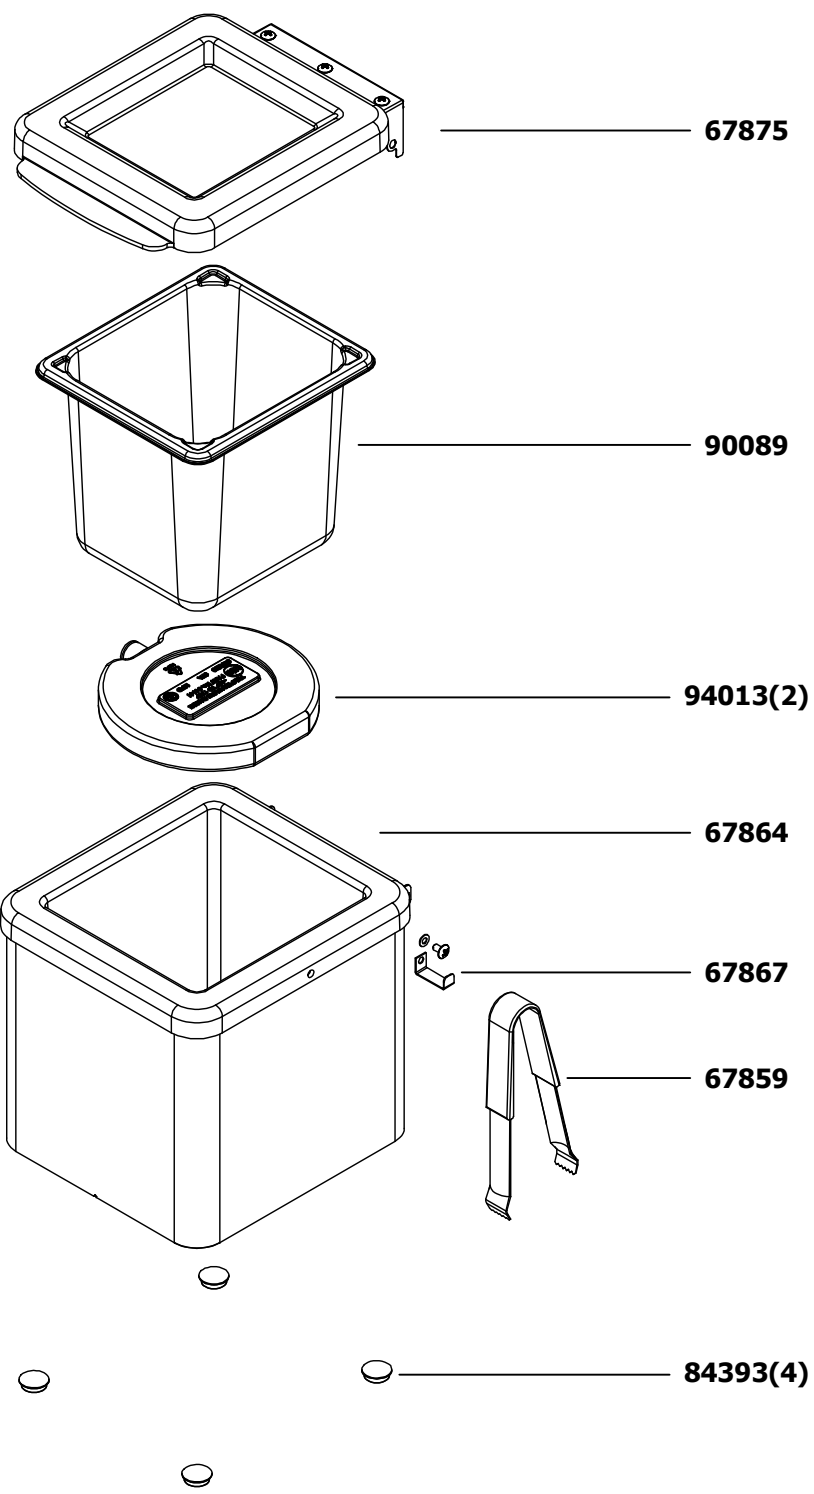

SERVER

Server Products, Inc.
3601 Pleasant Hill Road PO Box 98
Richfield WI 53076 USA
Direct | 262.628.5600 Toll Free | 800.558.8722
www.server-products.com

Model Name	IRS-1 LEMON SERVER
Model Number	67850

Dwg. Date
08/27/13

PART	QTY	DESCRIPTION
67858	1	DECAL, LEMON
67859	1	TONGS, 6 1/2", KOOL TOUCH
67864	1	SHROUD ASSEMBLY
67867	1	BRACKET, HOOK, IRS-1
67875	1	LID ASSEMBLY, 1 PAN
84393	4	FOOT, RUBBER
90089	1	PAN, 1/6 SIZE, 6" DEEP
94013	2	ICE PACK, EUTECTIC, ROUND