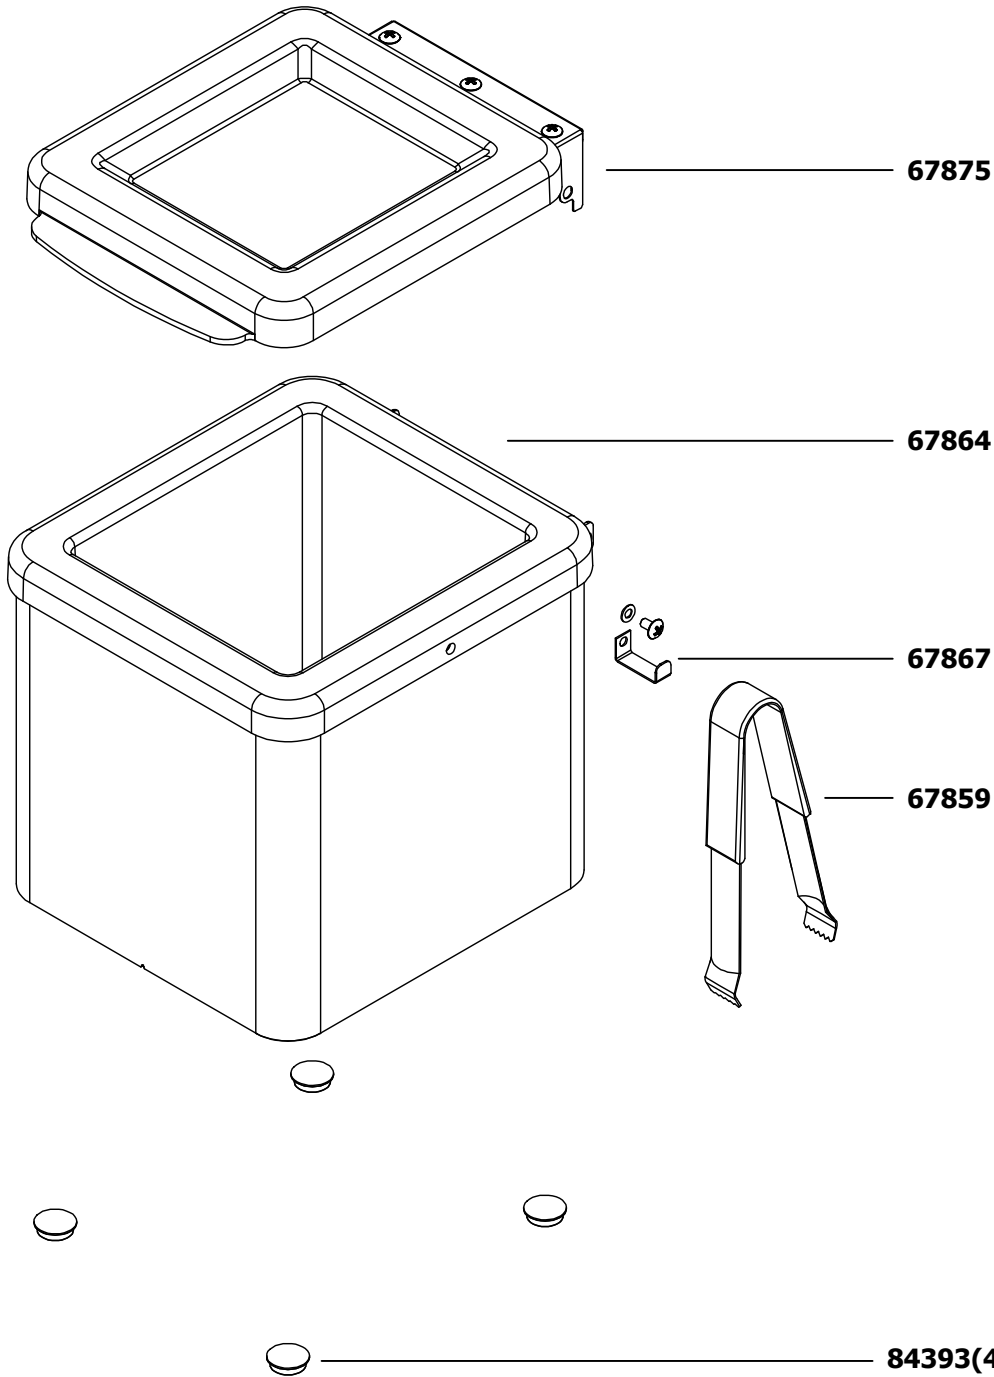

SERVER

Server Products, Inc.
3601 Pleasant Hill Road PO Box 98
Richfield WI 53076 USA
Direct | 262.628.5600 Toll Free | 800.558.8722
www.server-products.com

Model Name

INSUL RELISH SERVER 1 PAN

Model Number

67860

Dwg. Date
08/27/13

PART	QTY	DESCRIPTION
67859	1	TONGS, 6 1/2", KOOL TOUCH
67864	1	SHROUD ASSEMBLY
67867	1	BRACKET, HOOK, IRS-1
67875	1	LID ASSEMBLY, 1 PAN
84393	4	FOOT, RUBBER