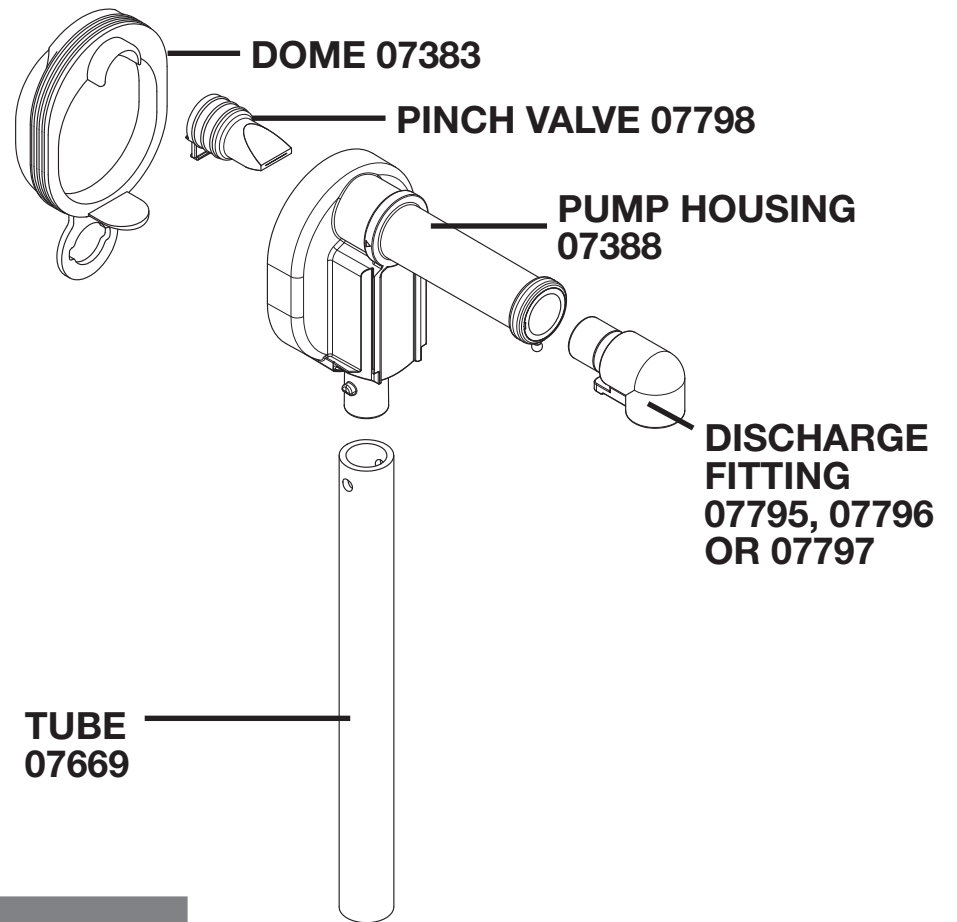

S E R V E R

Server Products Inc.
3601 Pleasant Hill Road
Richfield, WI 53076 USA

262.628.5600 | 800.558.8722

SPSALES@SERVER-PRODUCTS.COM

100239

Direct-Pour Express™ Pump

Complete View for Reference

MODEL 100239

PART	QTY	DESCRIPTION
07383	1	PUMP DOME, BLACK
07798	1	LARGE PINCH VALVE
07388	1	PUMP HOUSING
07669	1	9½" TUBE
07795	1	DISCHARGE FITTING, SMALL
07796	1	DISCHARGE FITTING, MEDIUM
07797	1	DISCHARGE FITTING, LARGE