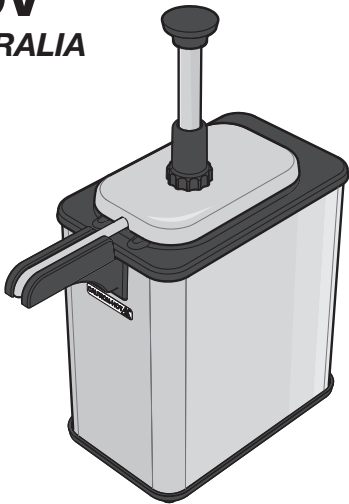

## EZ-Topper™ Tall, Single

WITH SPOUT HEATER

**230V**  
**AUSTRALIA**

*Complete View  
for Reference*

CARAMEL KNOB  
82023-024

FUDGE KNOB  
82023-015

OPTIONAL:  
USE KNOBS TO QUICKLY  
IDENTIFY PUMP CONTENTS