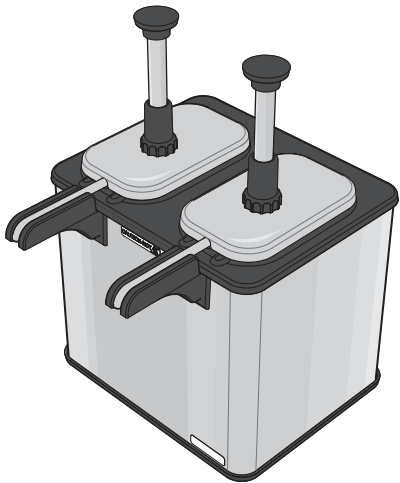

S E R V E R

**Server Products Inc.**

3601 Pleasant Hill Road  
Richfield, WI 53076 USA

262.628.5600 | 800.558.8722

SPSALES@SERVER-PRODUCTS.COM

**84982**

**EZ-Topper™  
Tall, Twin**

WITH SPOUT HEATER

**230V AUSTRALIA**

*Complete View  
for Reference*

CARAMEL KNOB  
82023-024

FUDGE KNOB  
82023-015

OPTIONAL:  
USE KNOBS  
TO QUICKLY  
IDENTIFY

EZ-TOPPER PUMPS (2)  
85820

POUCH SUPPORTS (2)  
85819

WARMER BASE  
WITH HEATED SPOUTS 84985