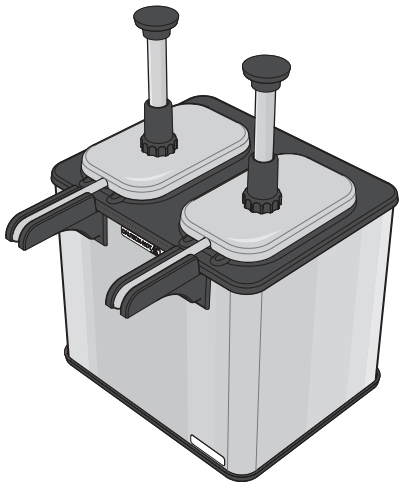

S E R V E R

Server Products Inc.
3601 Pleasant Hill Road
Richfield, WI 53076 USA

262.628.5600 | 800.558.8722

SPSALES@SERVER-PRODUCTS.COM

84981

EZ-Topper™ Tall, Twin

WITH SPOUT HEATER

230V CONT. EUROPE

Complete View
for Reference

CARAMEL KNOB
82023-024

FUDGE KNOB
82023-015

OPTIONAL:
USE KNOBS
TO QUICKLY
IDENTIFY

EZ-TOPPER PUMPS (2)
85820

POUCH SUPPORTS (2)
85819

WARMER BASE
WITH HEATED SPOUTS 84984

MAGNETIC
DECAL
84974