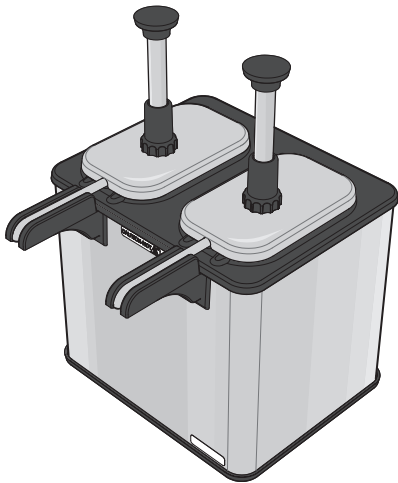

S E R V E R

**Server Products Inc.**

3601 Pleasant Hill Road  
Richfield, WI 53076 USA

262.628.5600 | 800.558.8722

SPSALES@SERVER-PRODUCTS.COM

**84983**

**EZ-Topper™  
Tall, Twin**

WITH SPOUT HEATER

**230V UK**

*Complete View  
for Reference*

CARAMEL KNOB  
82023-024

FUDGE KNOB  
82023-015

OPTIONAL:  
USE KNOBS  
TO QUICKLY  
IDENTIFY

EZ-TOPPER PUMPS (2)  
85820

POUCH SUPPORTS (2)  
85819

WARMER BASE  
WITH HEATED SPOUTS 84986