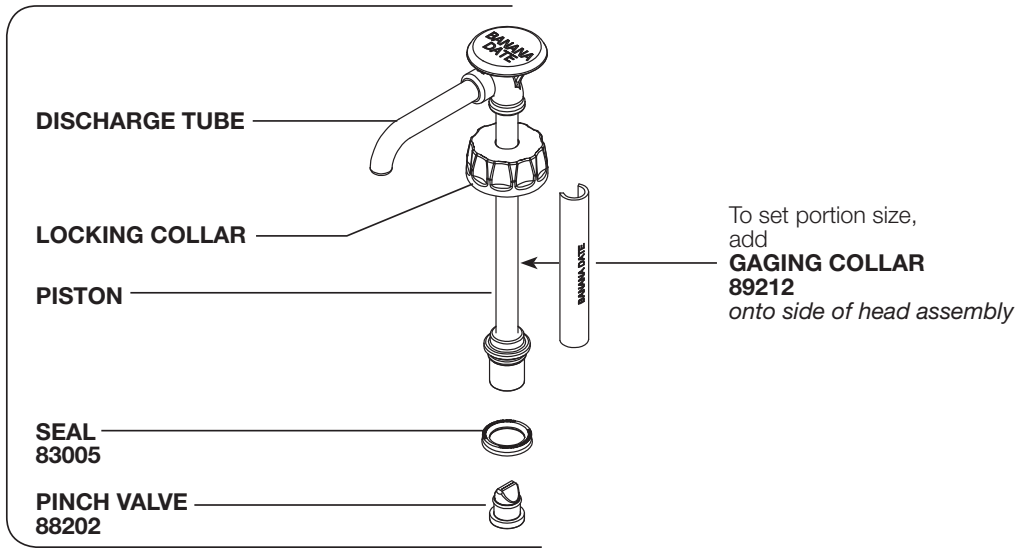

# 89211

**BP-1, 38mm,  
10" Deep,  
Banana Date**

Complete View  
for Reference

## HEAD ASSEMBLY 89213

## CYLINDER ASSEMBLY 88496