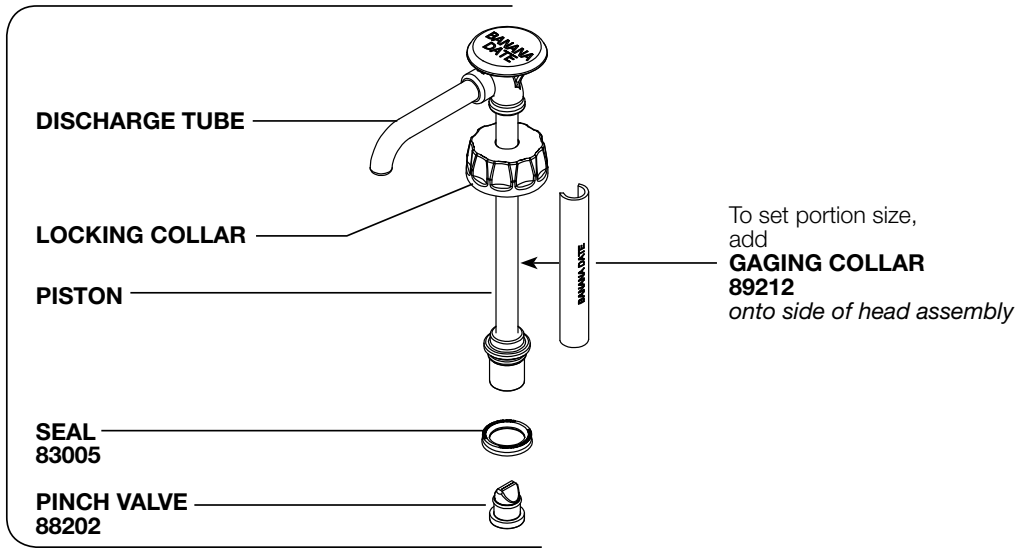

SERVER

Server Products Inc.
3601 Pleasant Hill Road
Richfield, WI 53076 USA

262.628.5600 | 800.558.8722

SPSALES@SERVER-PRODUCTS.COM

89211

**BP-1, 38mm,
10" Deep,
Banana Date**

Complete View
for Reference

HEAD ASSEMBLY 89213

CYLINDER ASSEMBLY 88496