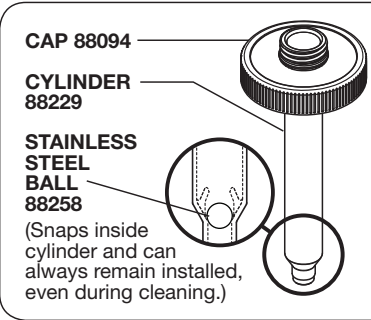

SERVER

Server Products Inc.
3601 Pleasant Hill Road
Richfield, WI 53076 USA

262.628.5600 | 800.558.8722

SPSALES@SERVER-PRODUCTS.COM

87878

Cholula
Chipotle
SS-BP-1

Complete View
for Reference

PUMP MODEL: BP-1/4
PUMP 88839

HEAD
ASSEMBLY
88175

CYLINDER
ASSEMBLY
87938

FOOD EQUIPMENT LUBRICANT
40179