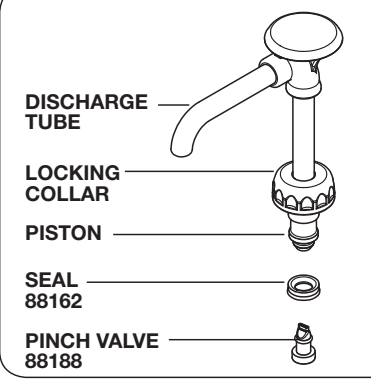

SERVER

Server Products Inc.
3601 Pleasant Hill Road
Richfield, WI 53076 USA

262.628.5600 | 800.558.8722

SPSALES@SERVER-PRODUCTS.COM

87878

Cholula
Chipotle
SS-BP-1

Complete View
for Reference

PUMP MODEL: BP-1/4
PUMP 88839

HEAD
ASSEMBLY
88175

CYLINDER
ASSEMBLY
87938

FOOD EQUIPMENT LUBRICANT
40179