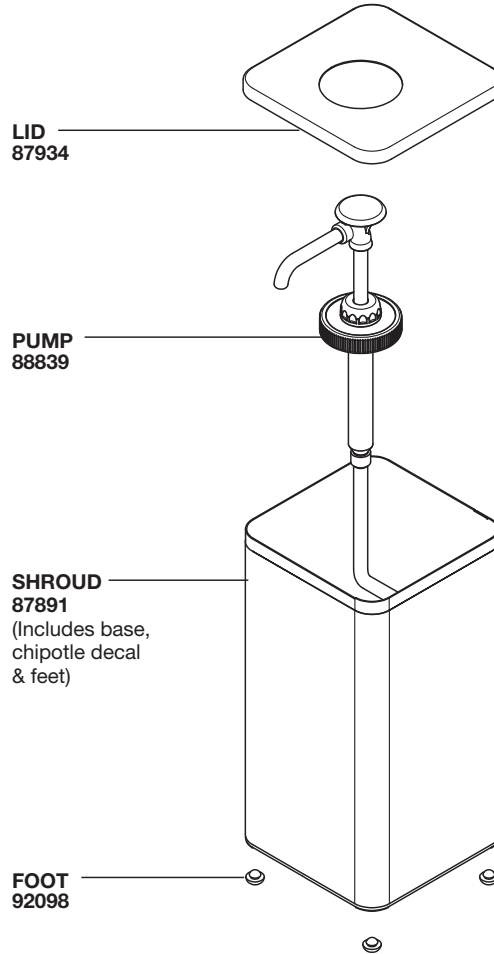

SERVER

Server Products Inc.
3601 Pleasant Hill Road
Richfield, WI 53076 USA

262.628.5600 | 800.558.8722

SPSALES@SERVER-PRODUCTS.COM

87878

Cholula
Chipotle
SS-BP-1

Complete View
for Reference

PUMP MODEL: BP-1/4
PUMP 88839

HEAD
ASSEMBLY
88175

CYLINDER
ASSEMBLY
87938

FOOD EQUIPMENT LUBRICANT
40179