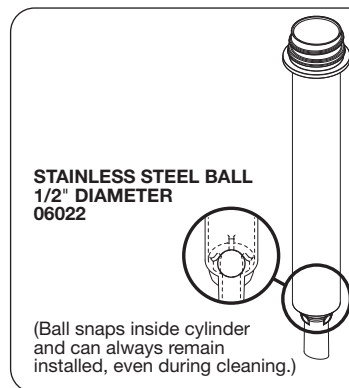

PUMP DELIVERS
1 OZ PORTIONS

To reduce portion, add
GAGING COLLAR(S)

88887 Small collar: 1/8 oz reduction
88888 Medium collar: 1/4 oz reduction
88879 Large collar: 1/2 oz reduction

COLLAR(S) USED PORTION RESULTS

None	1 fl oz
1 Sm	7/8 fl oz
1 Med	3/4 fl oz
1 Lg	1/2 fl oz
1 Lg + 1 Med	1/4 fl oz
1 Lg + 1 Med + 1 Sm	1/8 fl oz

LID
88041

SPRING
88395

CYLINDER
ASSEMBLY
88719

STAINLESS STEEL BALL
1/2" DIAMETER
06022

(Ball snaps inside cylinder
and can always remain
installed, even during cleaning.)