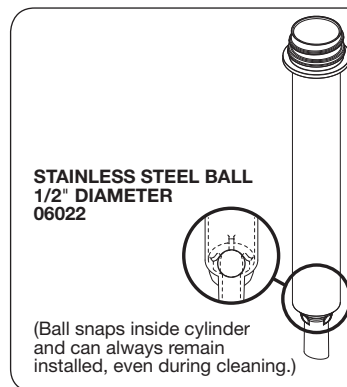

PUMP DELIVERS
1 OZ PORTIONS

To reduce portion, add
GAGING COLLAR(S)

88313 Small collar: 1/8 oz reduction
88204 Medium collar: 1/4 oz reduction
88205 Large collar: 1/2 oz reduction

COLLAR(S) USED PORTION RESULTS

None	1 fl oz
1 Sm	7/8 fl oz
1 Med	3/4 fl oz
1 Lg	1/2 fl oz
1 Lg + 1 Med	1/4 fl oz
1 Lg + 1 Med + 1 Sm	1/8 fl oz

LID
88041

SPRING
88395

CYLINDER
ASSEMBLY
88719

STAINLESS STEEL BALL
1/2" DIAMETER
06022

(Ball snaps inside cylinder
and can always remain
installed, even during cleaning.)