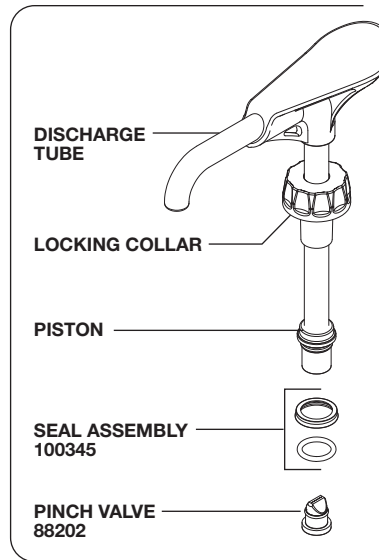

PUMP DELIVERS
1 OZ PORTIONS

To reduce portion, add
GAGING COLLAR(S)

88887 Small collar: 1/8 oz reduction
88888 Medium collar: 1/4 oz reduction
88879 Large collar: 1/2 oz reduction

COLLAR(S) USED PORTION RESULTS

None	1 fl oz
1 Sm	7/8 fl oz
1 Med	3/4 fl oz
1 Lg	1/2 fl oz
1 Lg + 1 Med	1/4 fl oz
1 Lg + 1 Med + 1 Sm	1/8 fl oz

LID
88041

SPRING
88395

CYLINDER
ASSEMBLY
88719

STAINLESS STEEL BALL
1/2" DIAMETER
06022

(Ball snaps inside cylinder
and can always remain
installed, even during cleaning.)