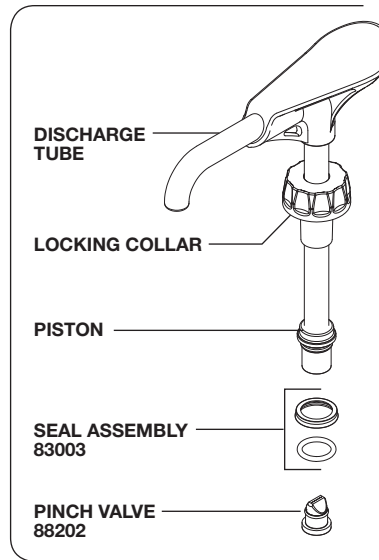

PUMP DELIVERS
1 OZ PORTIONS

To reduce portion, add
GAGING COLLAR(S)

88313 Small collar: 1/8 oz reduction
88204 Medium collar: 1/4 oz reduction
88205 Large collar: 1/2 oz reduction

COLLAR(S) USED PORTION RESULTS

None	1 fl oz
1 Sm	7/8 fl oz
1 Med	3/4 fl oz
1 Lg	1/2 fl oz
1 Lg + 1 Med	1/4 fl oz
1 Lg + 1 Med + 1 Sm	1/8 fl oz

LID
88041

SPRING
88395

CYLINDER
ASSEMBLY
88719

STAINLESS STEEL BALL
1/2" DIAMETER
06022

(Ball snaps inside cylinder
and can always remain
installed, even during cleaning.)