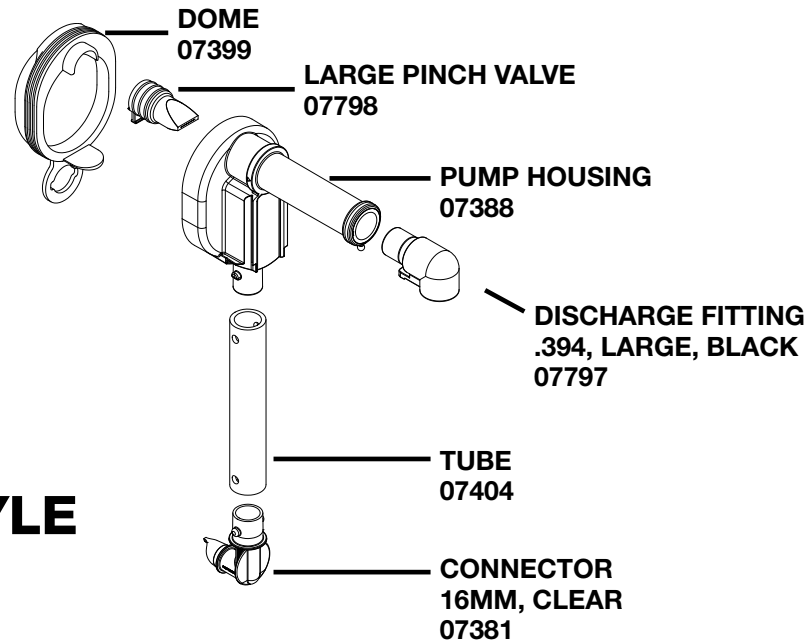

S E R V E R

Server Products Inc.
3601 Pleasant Hill Road
Richfield, WI 53076 USA

262.628.5600 | 800.558.8722

SPSALES@SERVER-PRODUCTS.COM

07634

Server Express™ Pump

*Complete View
for Reference*

NEW STYLE

OLD STYLE