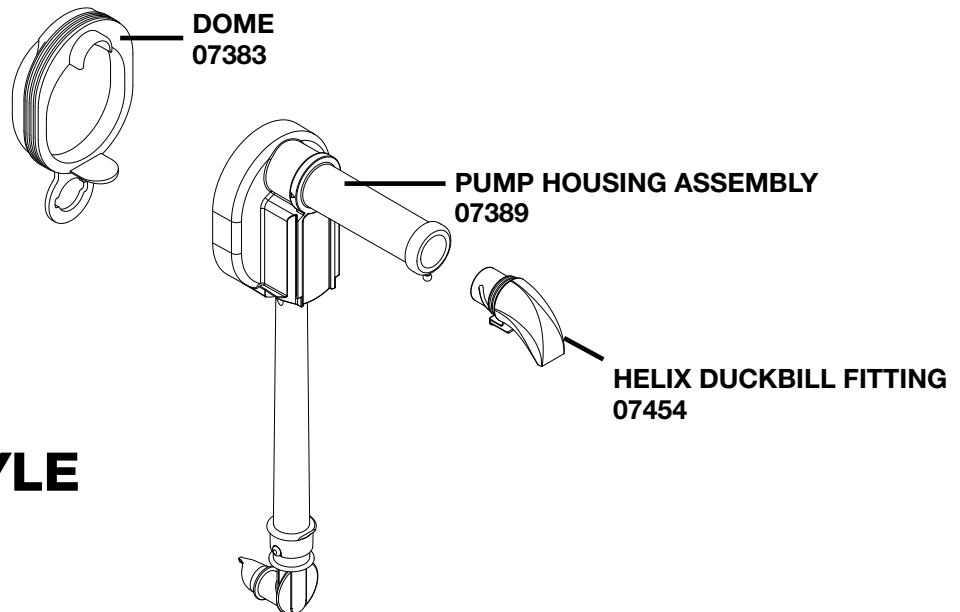

S E R V E R

Server Products Inc.
3601 Pleasant Hill Road
Richfield, WI 53076 USA

262.628.5600 | 800.558.8722

SPSALES@SERVER-PRODUCTS.COM

07737

Server Express™ Pump

*Complete View
for Reference*

NEW STYLE