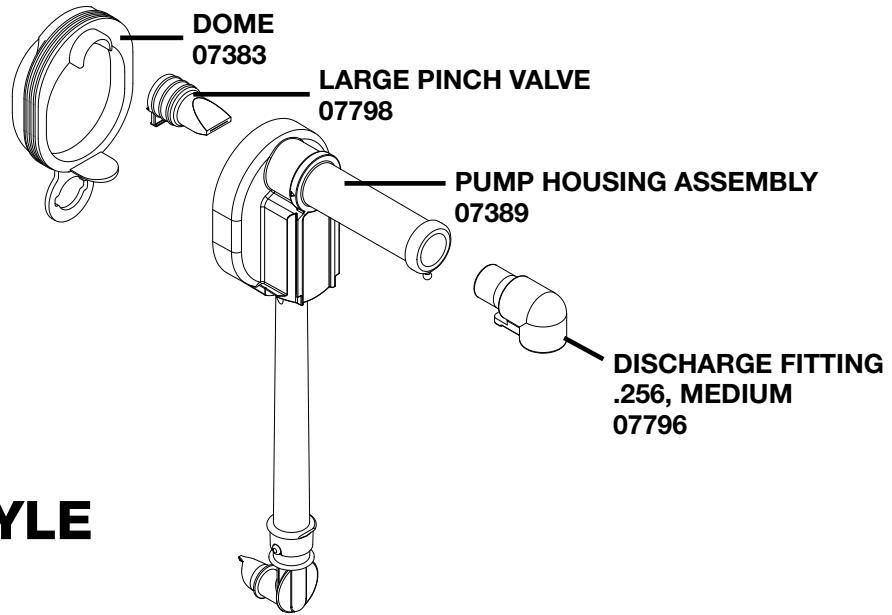

S E R V E R

Server Products Inc.
3601 Pleasant Hill Road
Richfield, WI 53076 USA

262.628.5600 | 800.558.8722

SPSALES@SERVER-PRODUCTS.COM

07737

Server Express™ Pump

*Complete View
for Reference*

NEW STYLE