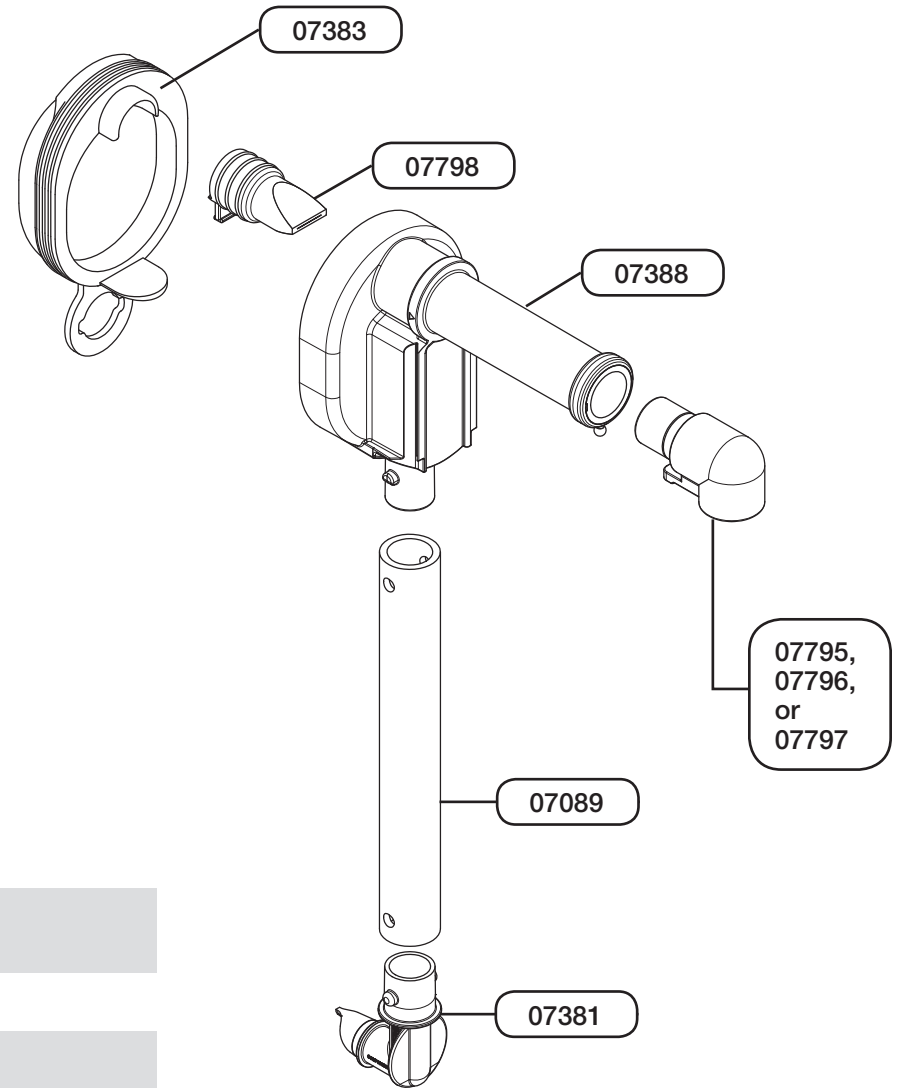

S E R V E R

**Server Products Inc.**  
3601 Pleasant Hill Road  
Richfield, WI 53076 USA

262.628.5600 | 800.558.8722

SPSALES@SERVER-PRODUCTS.COM

## Server Express™ Pump

Complete View for Reference

PART	QTY	DESCRIPTION
07383	1	PUMP DOME, BLACK
07798	1	LARGE PINCH VALVE
07388	1	PUMP HOUSING
07089	1	7" TUBE
07381	1	CONNECTOR, 16MM
07795	1	DISCHARGE FITTING, .156, SM.
07796	1	DISCHARGE FITTING, .256, MED.
07797	1	DISCHARGE FITTING, .394, LG.