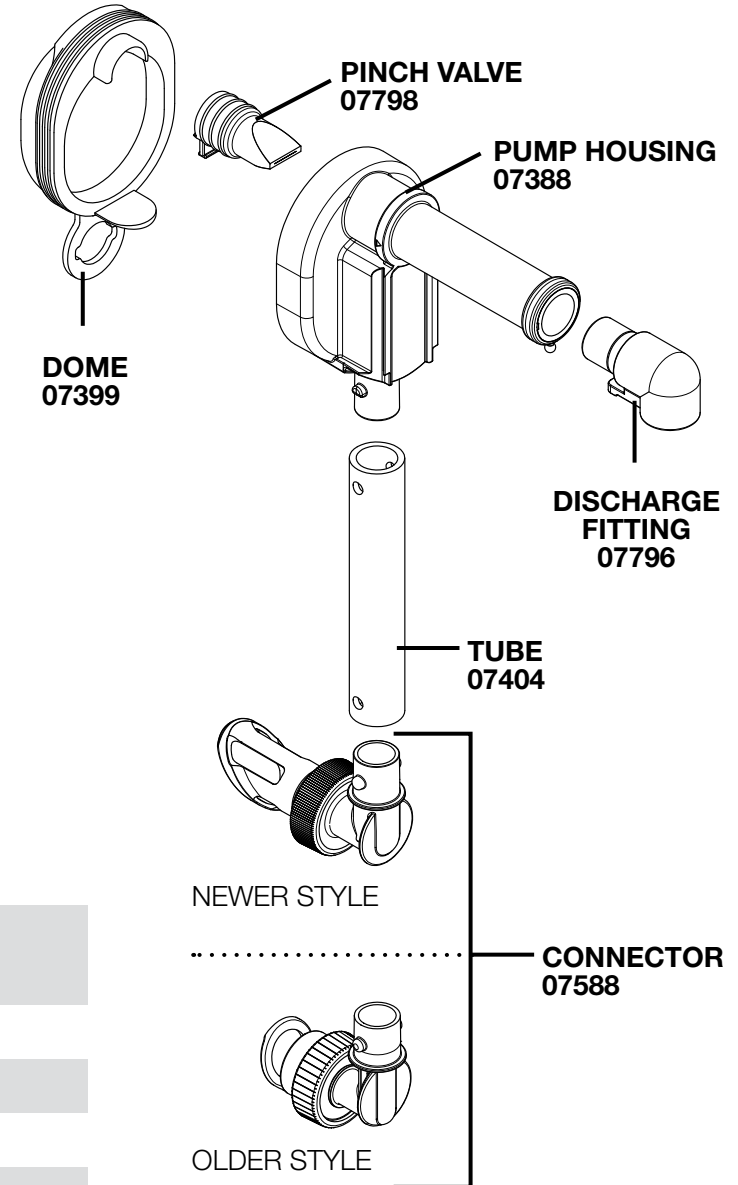

# 07968

## Server Express™ Pump

Complete View  
for Reference

PART	QTY	DESCRIPTION
07399	1	PUMP DOME, BLUE
07798	1	LARGE PINCH VALVE
07388	1	PUMP HOUSING
07404	1	5" TUBE
07588	1	CONNECTOR, 38MM, LB
07796	1	DISCHARGE FITTING, .256 MED.