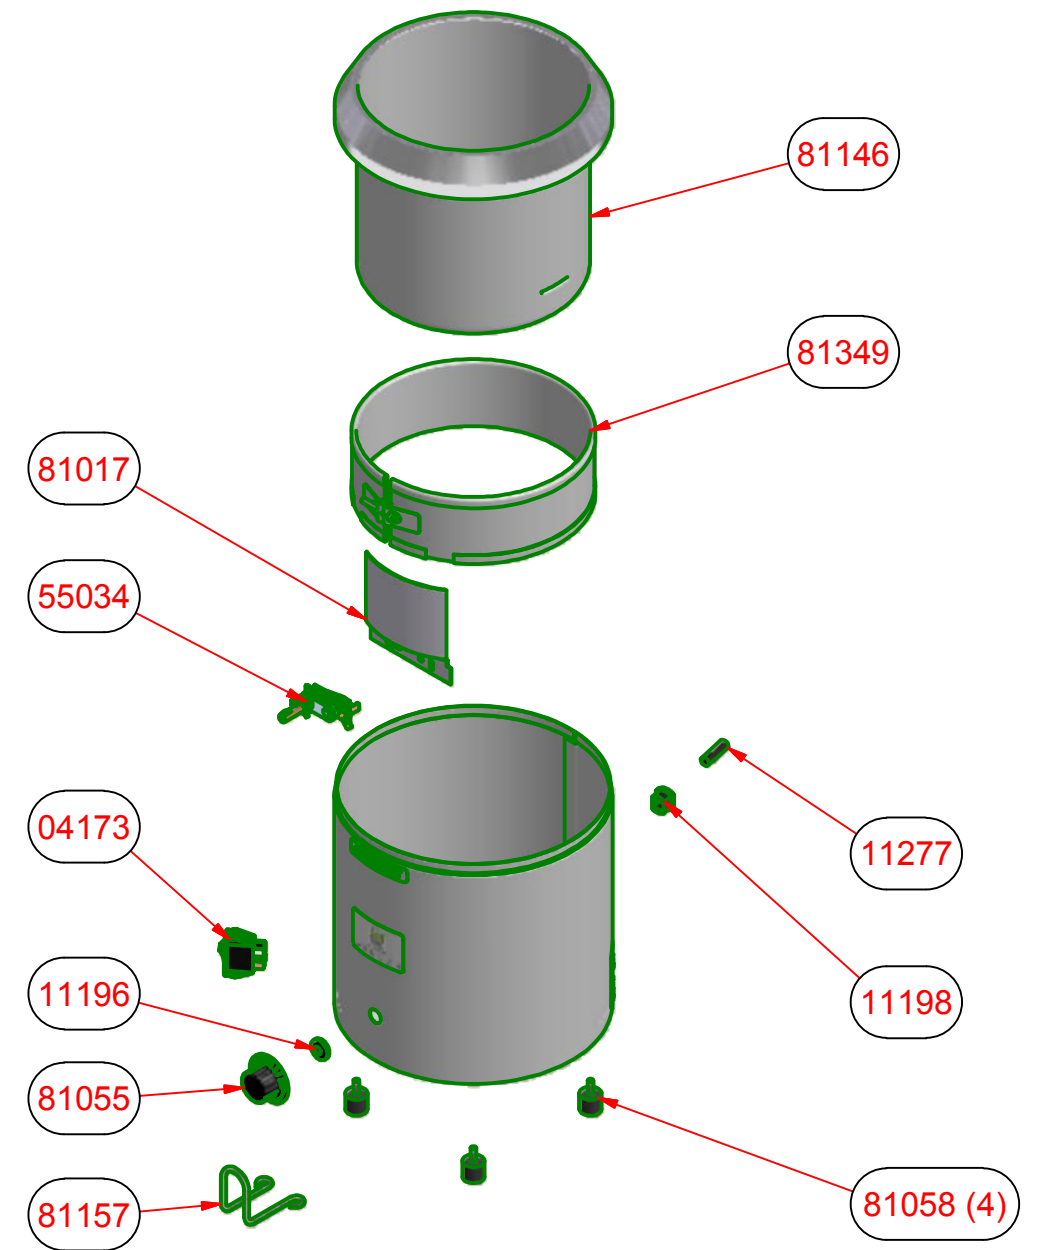

SERIES 12L

SERIES PRIOR TO 12L

APPD BY		MATERIAL:	
CKD BY		TOLERANCES UNLESS OTHERWISE SPECIFIED	#
DRAWN BY	DCK	FRAC ±1/64 DEC .00=±.01 .000=±.005 ANG ±1°	§
DATE	09/16/88	Server Products, Inc RICHFIELD, WI 53076 USA 800-558-8722	
SCALE	FULL	PART NAME	SIZE DWG NO.
		BASE ONLY FOR FS / FSP (230V)	B 81020