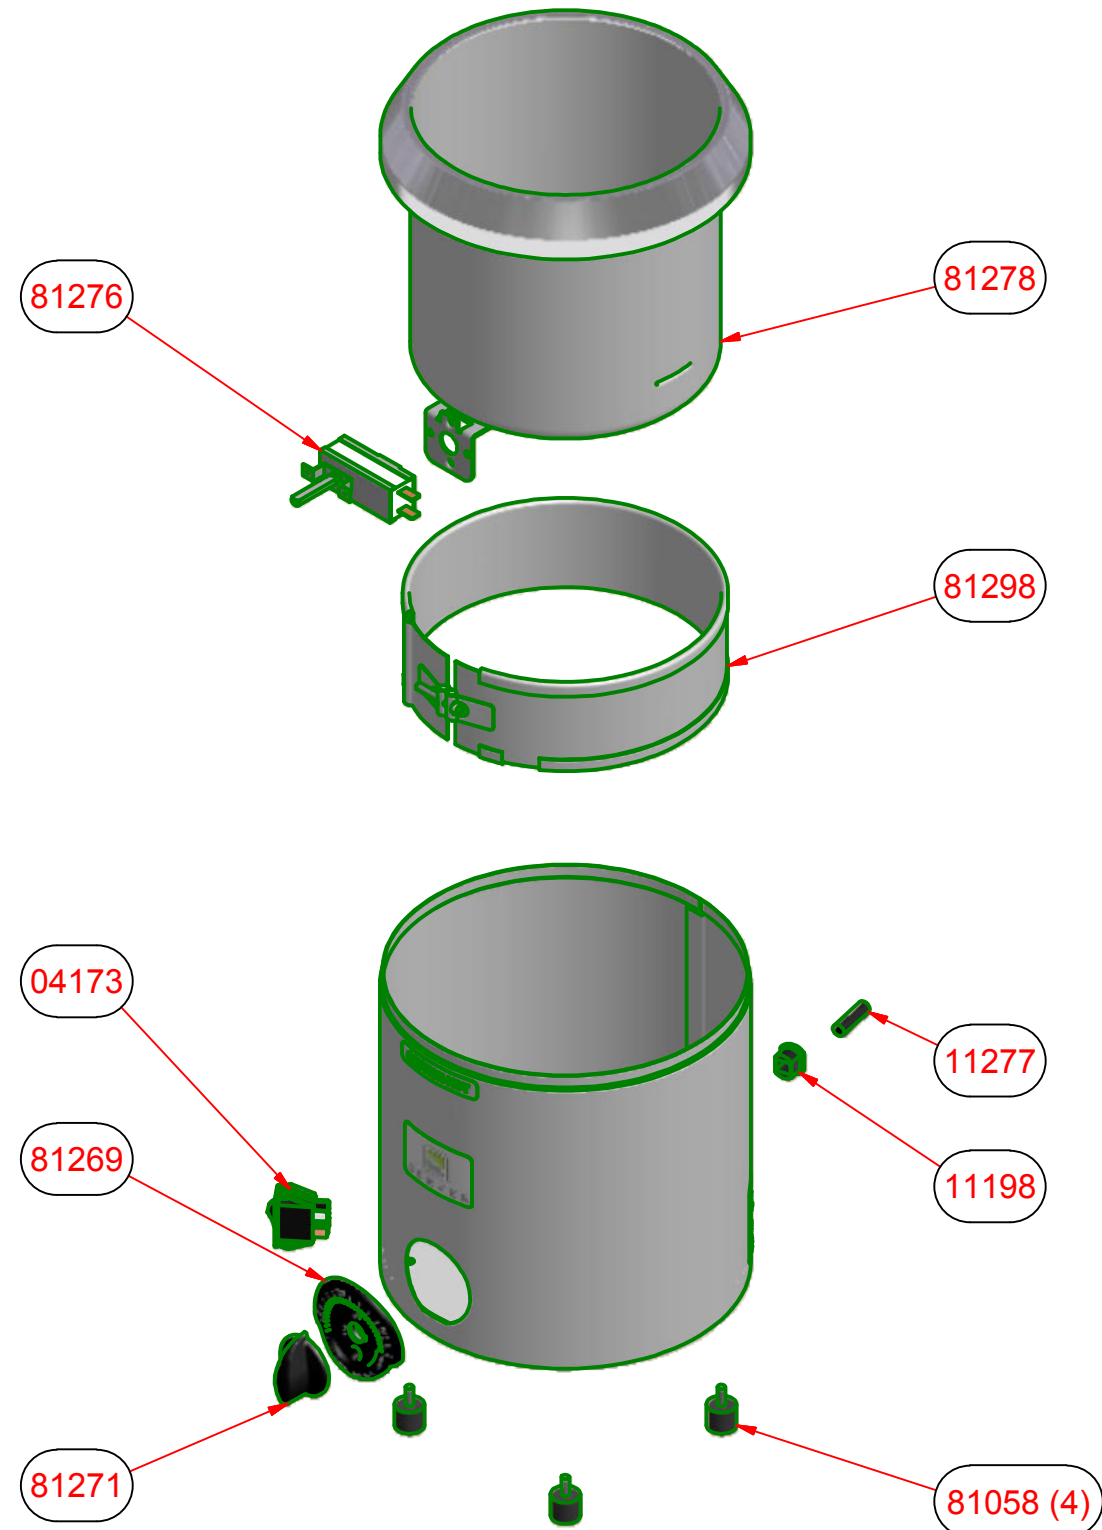

SERIES 12L

SERIES PRIOR TO 12L

APPD BY		MATERIAL:	
CKD BY		TOLERANCES UNLESS OTHERWISE SPECIFIED	#
DRAWN BY	DCK	FRAC ±1/64 DEC .00=±.01 .000=±.005 ANG ±1°	§
DATE	09/16/88	Server Products, Inc RICHFIELD, WI 53076 USA 800-558-8722	
SCALE	FULL	PART NAME	SIZE DWG NO.
		BASE ONLY FOR FS / FSP (230V)	B 81020