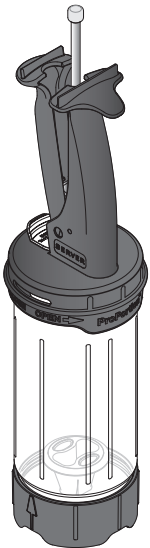

SERVER

Server Products Inc.
3601 Pleasant Hill Road
Richfield, WI 53076 USA

262.628.5600 | 800.558.8722

SPSALES@SERVER-PRODUCTS.COM

100100

Triple Tip Pattern

ProPortion™
Dispenser
MODEL: PRO-P

Complete View
for Reference