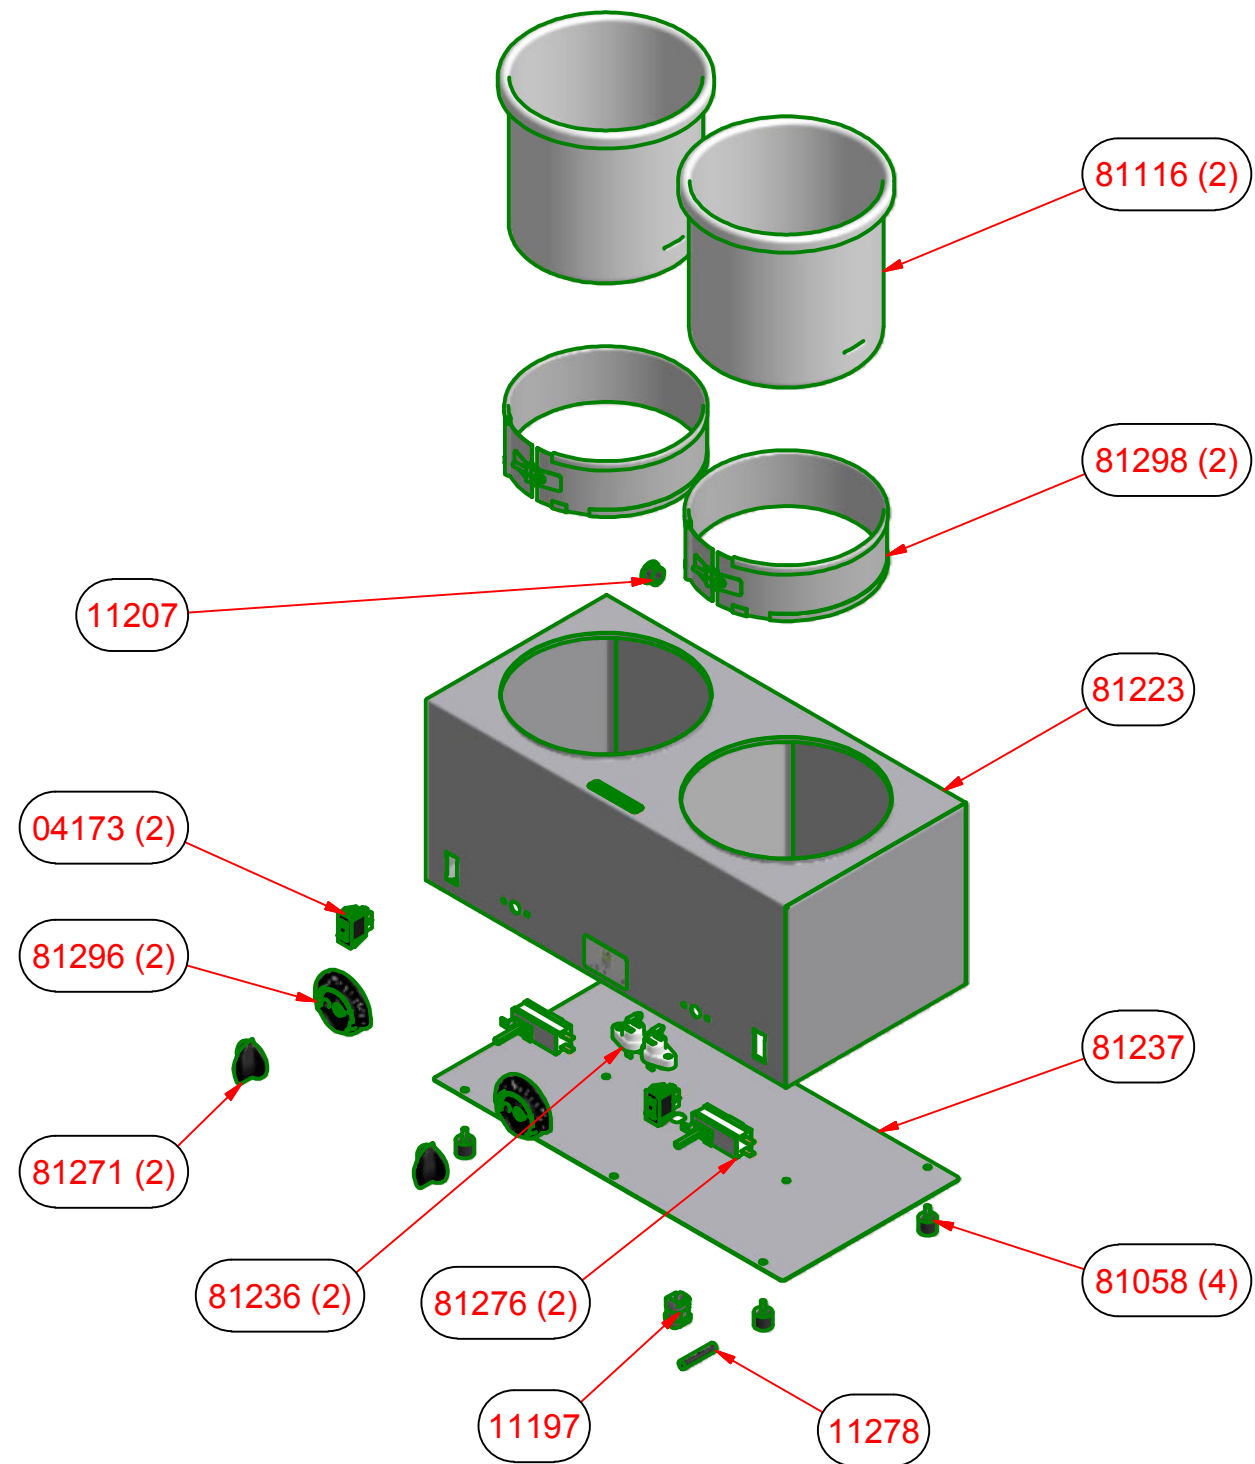

SERIES 13C

SERIES PRIOR TO 13C

APPD BY		MATERIAL:	
CKD BY		TOLERANCES UNLESS OTHERWISE SPECIFIED	#
DRAWN BY	DCK	FRAC ±1/64 DEC .00=±.01 .000=±.005 ANG ±1°	§
DATE	05/19/87	Server Products, Inc	
SCALE	FULL	RICHFIELD, WI 53076 USA 800-558-8722	
		PART NAME	SIZE DWG NO.
		BASE ONLY FOR TWIN FS/FSP (230V)	B 81270