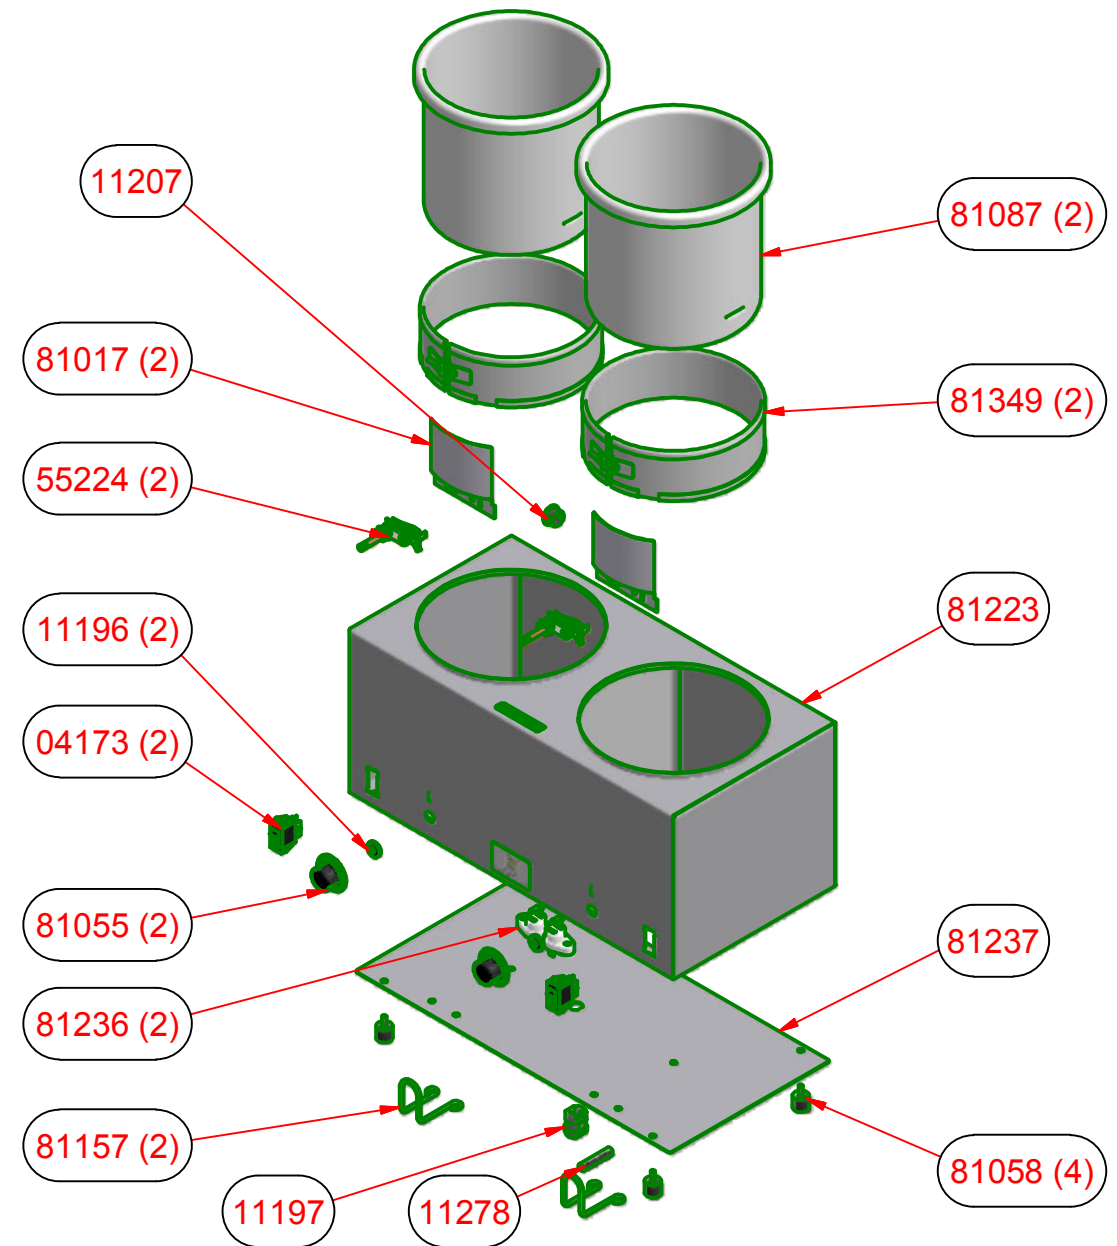

SERIES 13C

SERIES PRIOR TO 13C

APPD BY		MATERIAL:	
CKD BY		TOLERANCES UNLESS OTHERWISE SPECIFIED	#
DRAWN BY	DCK	FRAC ±1/64 DEC .00=±.01 .000=±.005 ANG ±1°	§
DATE	05/19/87	Server Products, Inc	
SCALE	FULL	RICHFIELD, WI 53076 USA 800-558-8722	
		PART NAME	SIZE DWG NO.
		BASE ONLY FOR TWIN FS/FSP (230V)	B 81270