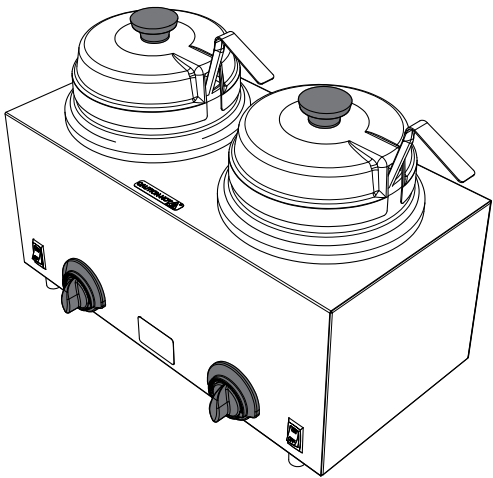

## Twin Fudge Server Twin FS

*Complete View  
for Reference*

PART	QTY	DESCRIPTION
82509	2	LID ASSEMBLY
82561	2	LADLE (10", 1 OZ)
82507	2	ADAPTER
82063	2	SPACER
81210	1	BASE ONLY FOR TWIN FS/FSP