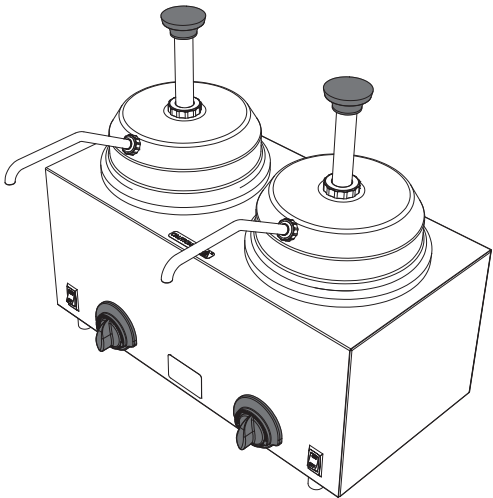

S E R V E R

**Server Products Inc.**  
3601 Pleasant Hill Road  
Richfield, WI 53076 USA

262.628.5600 | 800.558.8722

SPSALES@SERVER-PRODUCTS.COM

## Twin Fudge Server Twin FSP

*Complete View  
for Reference*

PART	QTY	DESCRIPTION
81320	2	FOOD SERVER PUMP
82063	2	SPACER
81210	1	BASE ONLY FOR TWIN FS/FSP