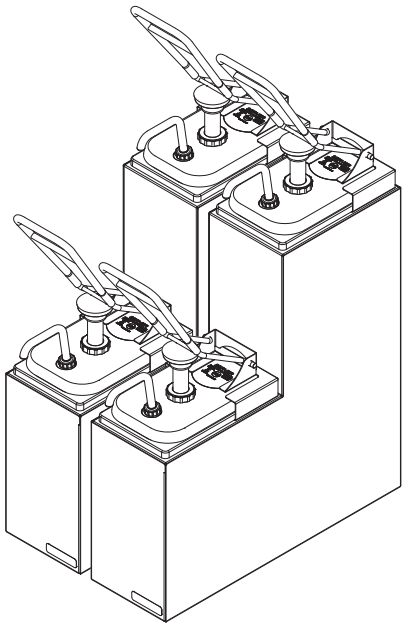

### SR-2T Kit

*Complete View  
for Reference*

FOUNTAIN PUMPS (4)

1 EACH:  
89928-002 DARK CHOCOLATE  
89928-203 CARAMEL  
89928-317 WHITE CHOCOLATE  
89928-723 MILK CHOCOLATE

POUCH SUPPORTS (4)  
80992

DEEP FOUNTAIN JAR, WHITE PLASTIC (4)  
82557