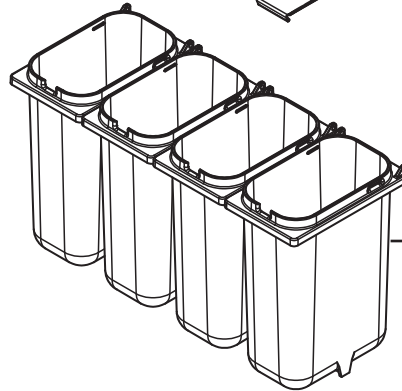

## 80997 SR4-SL Kit

*Complete View for Reference*

FOUNTAIN PUMPS (4)

1 EACH:

80991-022	DARK CHOCOLATE
80991-203	CARAMEL
80991-317	WHITE CHOCOLATE
80991-723	MILK CHOCOLATE

POUCH SUPPORTS (4)  
80992

DEEP FOUNTAIN JAR, WHITE PLASTIC (4)  
82557