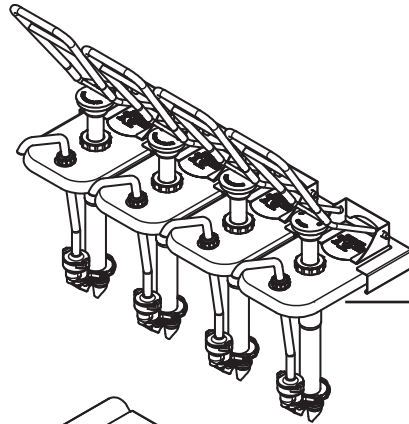

## 80997 SR4-SL Kit

*Complete View for Reference*

FOUNTAIN PUMPS (4)

1 EACH:

80991-022	DARK CHOCOLATE
80991-203	CARAMEL
80991-317	WHITE CHOCOLATE
80991-723	MILK CHOCOLATE

POUCH SUPPORTS (4)  
80992

DEEP FOUNTAIN JAR, WHITE PLASTIC (4)  
82557