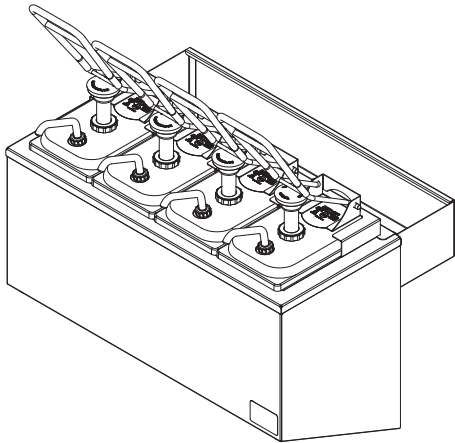

## 80997 SR4-SL Kit

*Complete View for Reference*

FOUNTAIN PUMPS (4)

1 EACH:

80991-022	DARK CHOCOLATE
80991-203	CARAMEL
80991-317	WHITE CHOCOLATE
80991-723	MILK CHOCOLATE

POUCH SUPPORTS (4)  
80992

DEEP FOUNTAIN JAR, WHITE PLASTIC (4)  
82557