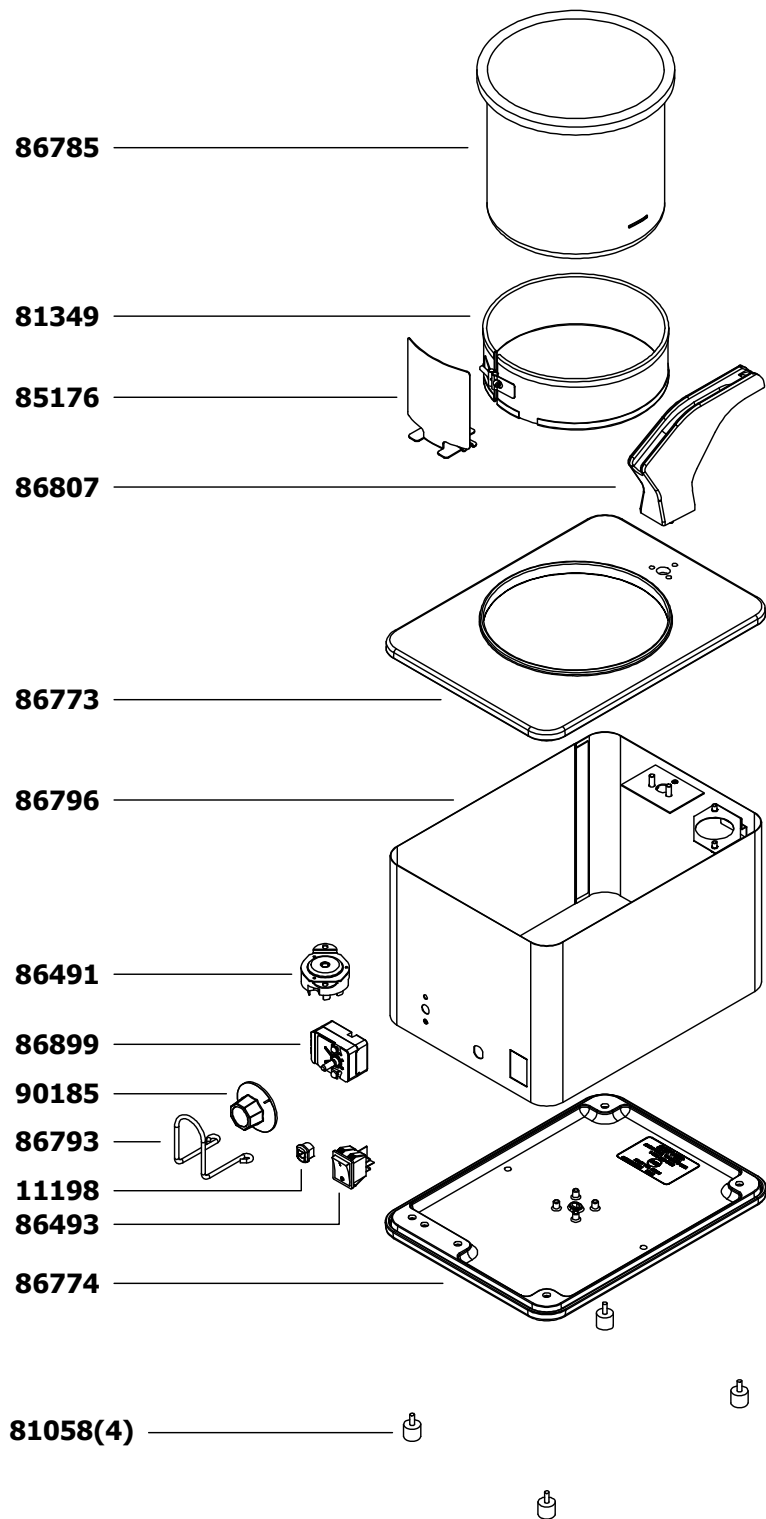

SERVER

Server Products, Inc.
3601 Pleasant Hill Road PO Box 98
Richfield WI 53076 USA
Direct | 262.628.5600 Toll Free | 800.558.8722
www.server-products.com

Model Name

BASE ONLY FOR BSW-SS (230V)

Model Number

86907

Dwg. Date
02/19/14

FINAL & BASE ONLY TABULATION

COUNTRY	FINAL	BASE
CONT EURO	86550	86907
BRAZIL	86941	86939

PART	QTY	DESCRIPTION
11198	1	BUSHING, STRAIN RELIEF
11619	1	CORD ASSEMBLY (CONT EURO)
81058	4	FOOT, W/SCREW
81349	1	HEATING ELEMENT REPLACEMENT KIT 230V 500W
85176	1	BRACKET, THERMOSTAT BULB
86491	1	CUT-OUT, THERMAL, 150C
86493	1	SWITCH, SNAP-IN ROCKER, 250V
86766	1	CUT-OUT, THERMAL ASSY, 128C, 8.13"
86773	1	TOP, FSPW-SS
86774	1	BASE, FS-4SS, 230V
86785	1	VESSEL, WATER ASSEMBLY, 4 QT
86793	1	GUARD, KNOB
86796	1	SHROUD ASSEMBLY
86807	1	KIT, REPL HEATER BLOCK ASSY, SS230V
86899	1	THERMOSTAT, 15", 93C
90185	1	KNOB, THERMOSTAT