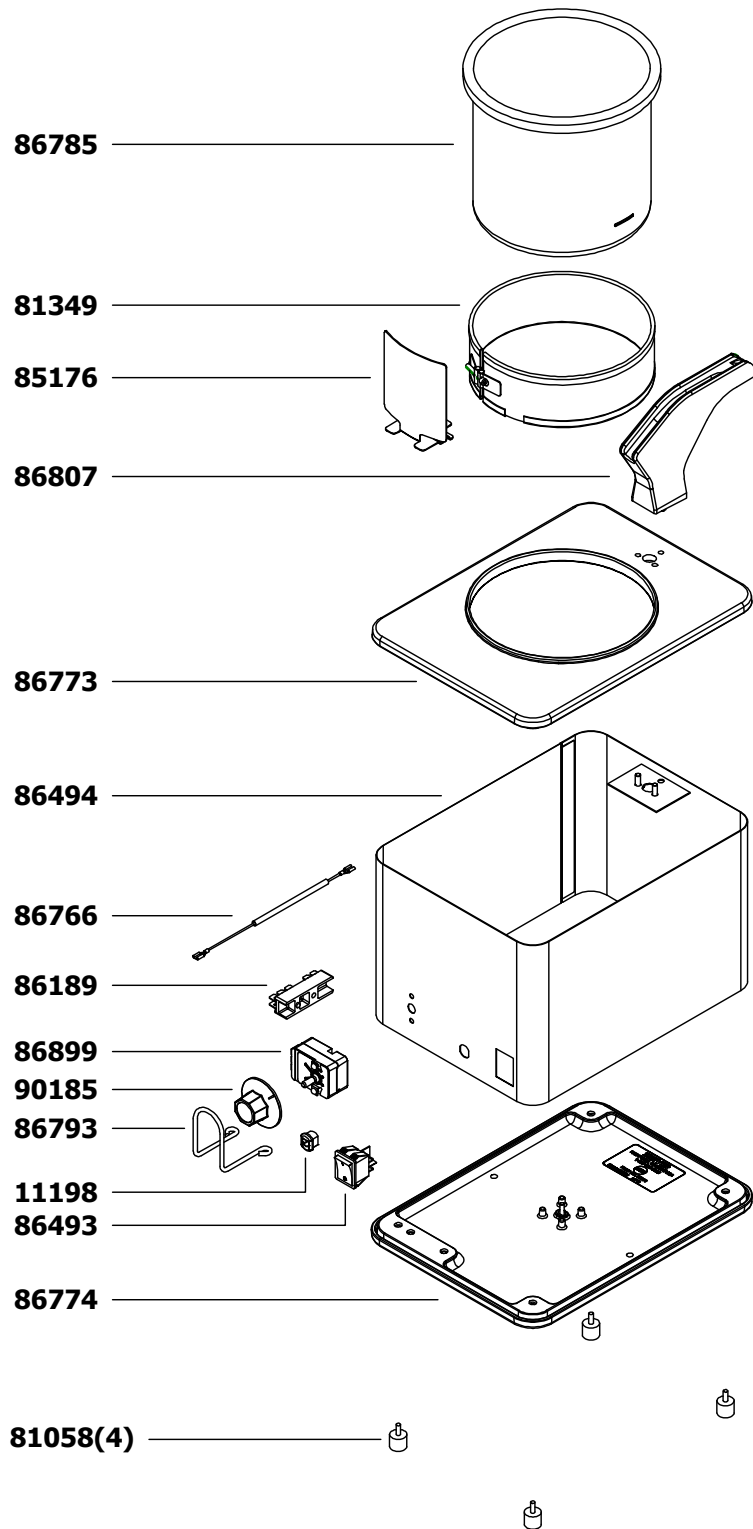

Model Name	BASE ONLY FOR BSW-SS (BRAZIL)
Model Number	86939

Dwg. Date
02/19/14

FINAL & BASE ONLY TABULATION

COUNTRY	FINAL	BASE
CONT EURO	86550	86907
BRAZIL	86941	86939

PART	QTY	DESCRIPTION
11198	1	BUSHING, STRAIN RELIEF
11599	1	CORD ASSEMBLY (BRAZIL)
81058	4	FOOT, W/SCREW
81349	1	HEATING ELEMENT REPLACEMENT KIT 230V 500W
85176	1	BRACKET, THERMOSTAT BULB
86189	1	BLOCK, TERMINAL
86493	1	SWITCH, SNAP-IN ROCKER, 250V
86494	1	SHROUD ASSEMBLY
86766	1	CUT-OUT, THERMAL ASSY, 128C, 8.13"
86773	1	TOP, FSPW-SS
86774	1	BASE, FS-4SS, 230V
86785	1	VESSEL, WATER ASSEMBLY, 4 QT
86793	1	GUARD, KNOB
86807	1	KIT, REPL HEATER BLOCK ASSY, SS230V
86899	1	THERMOSTAT, 15", 93C
90185	1	KNOB, THERMOSTAT