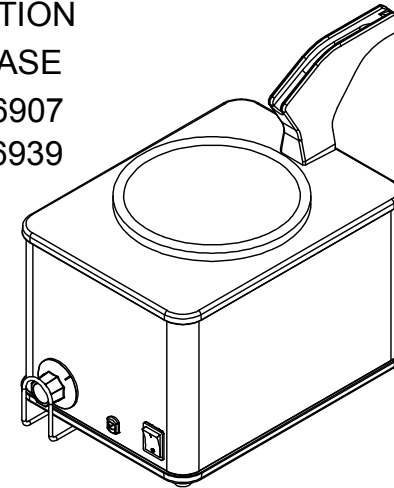

Model Name	BASE ONLY FOR BSW-SS (BRAZIL)
Model Number	86939

Dwg. Date
02/19/14

FINAL & BASE ONLY TABULATION

COUNTRY	FINAL	BASE
CONT EURO	86550	86907
BRAZIL	86941	86939

PART	QTY	DESCRIPTION
11198	1	BUSHING, STRAIN RELIEF
11599	1	CORD ASSEMBLY (BRAZIL)
81058	4	FOOT, W/SCREW
81349	1	HEATING ELEMENT REPLACEMENT KIT 230V 500W
85176	1	BRACKET, THERMOSTAT BULB
86189	1	BLOCK, TERMINAL
86493	1	SWITCH, SNAP-IN ROCKER, 250V
86494	1	SHROUD ASSEMBLY
86766	1	CUT-OUT, THERMAL ASSY, 128C, 8.13"
86773	1	TOP, FSPW-SS
86774	1	BASE, FS-4SS, 230V
86785	1	VESSEL, WATER ASSEMBLY, 4 QT
86793	1	GUARD, KNOB
86807	1	KIT, REPL HEATER BLOCK ASSY, SS230V
86899	1	THERMOSTAT, 15", 93C
90185	1	KNOB, THERMOSTAT