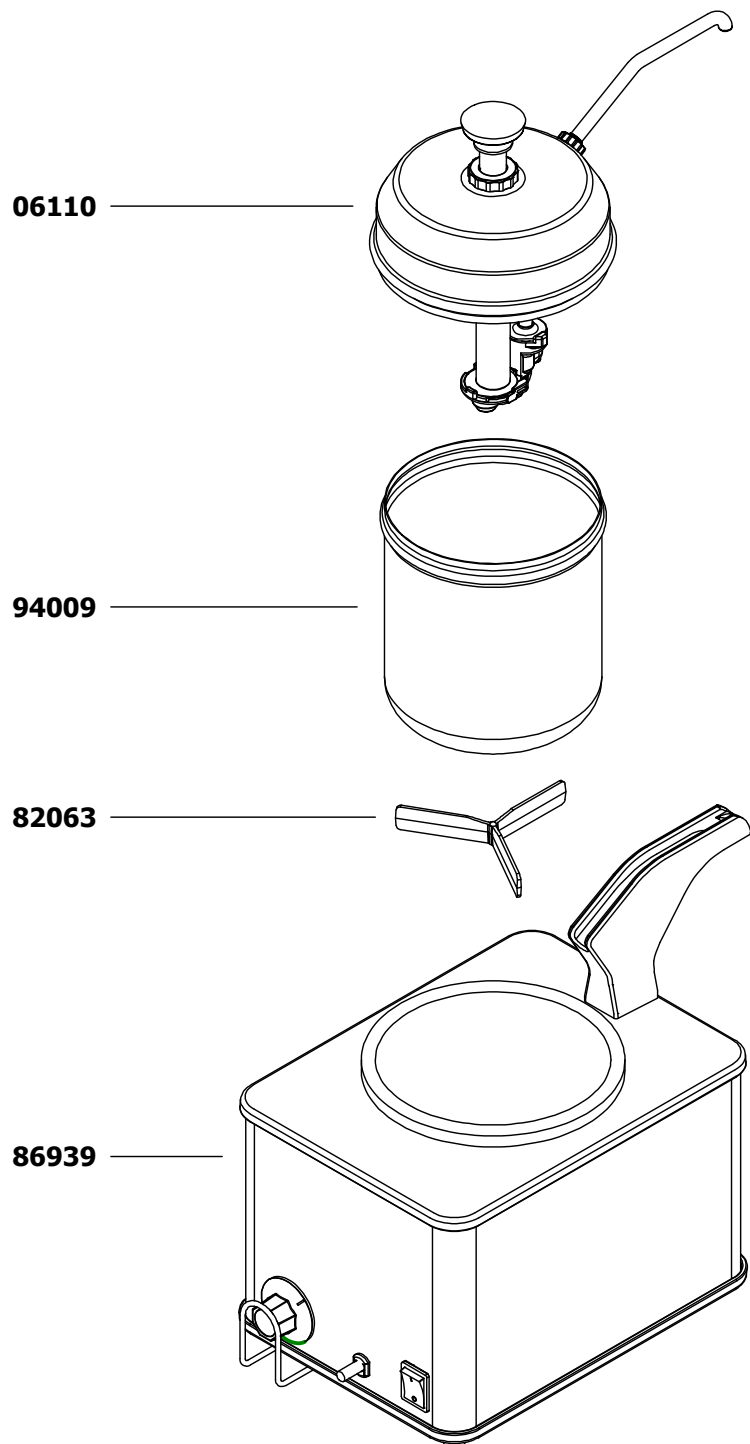

SERVER

Server Products, Inc.
3601 Pleasant Hill Road PO Box 98
Richfield WI 53076 USA
Direct | 262.628.5600 Toll Free | 800.558.8722
www.server-products.com

Model Name

BUTTER SERVER SUPREME (BRAZIL)

Model Number

86941

Dwg. Date
02/18/14

FINAL & BASE ONLY TABULATION

COUNTRY	FINAL	BASE
CONT EURO	86550	86907
BRAZIL	86941	86939

PART	QTY	DESCRIPTION
06110	1	PUMP ONLY FOR BUTTER SERVER
82063	1	SPACER
86791	1	DECAL, BUTTER, MAGNETIC
86939	1	BASE ONLY FOR BSW-SS (BRAZIL)
94009	1	JAR, STNLS