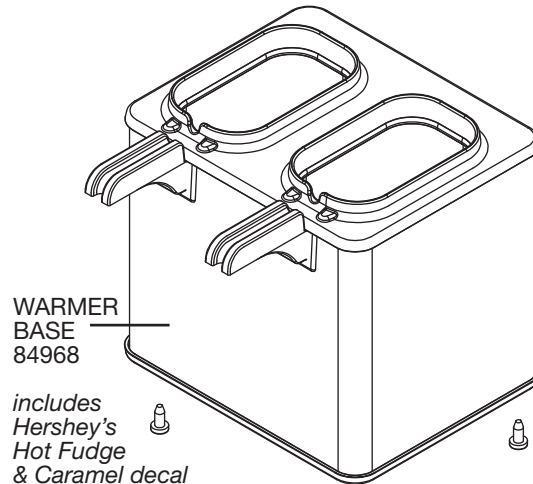

SERVER

Server Products Inc.
3601 Pleasant Hill Road
Richfield, WI 53076 USA

262.628.5600 | 800.558.8722

SPSALES@SERVER-PRODUCTS.COM

84969

EZ-Topper™
Tall, Twin

HERSHEY'S
HOT FUDGE & CARAMEL

Complete View
for Reference

EZ-TOPPER
PUMP (2)
85820

POUCH
SUPPORT (2)
85819

WARMER
BASE
84968

includes
Hershey's
Hot Fudge
& Caramel decal

FOOT
07429

DETAIL OF
PUMP 85820

GAGING COLLARS:
.25 OZ REDUCTION — 82022

0.125 OZ REDUCTION — 83529

FOOD
EQUIPMENT
LUBRICANT
40179

11" BRUSH
82049

21" BRUSH
82526

- KNOB 82023
- LOCKING COLLAR 83412
- HEAD TUBE 82017
- HEAD INSERT 82018
- SPRING 82016
- WASHER 82015
- PISTON 82013
- SEAL ASSEMBLY 83003
- LID 85829
- CYLINDER ASSEMBLY 82362
- DISCHARGE TUBE ASSEMBLY 85827
- GASKET 88554
- O-RING 05127
- CONNECTOR VALVE BODY 82635