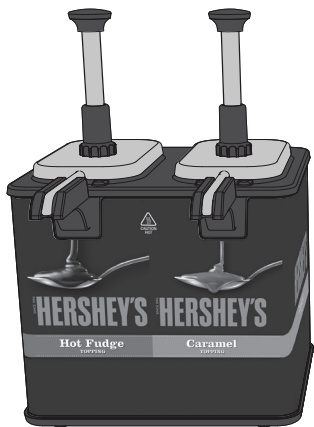

SERVER

Server Products Inc.
3601 Pleasant Hill Road
Richfield, WI 53076 USA

262.628.5600 | 800.558.8722

SPSALES@SERVER-PRODUCTS.COM

84969

EZ-Topper™
Tall, Twin

HERSHEY'S
HOT FUDGE & CARAMEL

Complete View
for Reference

EZ-TOPPER
PUMP (2)
85820

POUCH
SUPPORT (2)
85819

WARMER
BASE
84968

includes
Hershey's
Hot Fudge
& Caramel decal

FOOT
07429

DETAIL OF
PUMP 85820

GAGING COLLARS:
.25 OZ REDUCTION — 82022

0.125 OZ REDUCTION — 83529