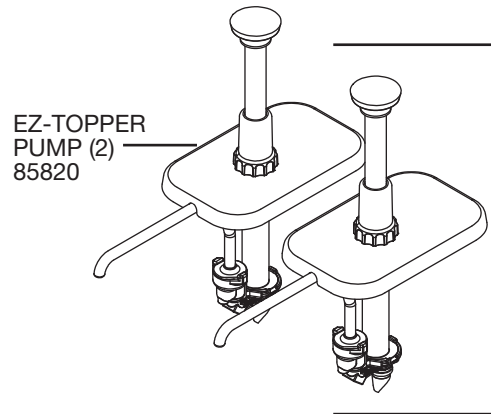

SERVER

Server Products Inc.
3601 Pleasant Hill Road
Richfield, WI 53076 USA

262.628.5600 | 800.558.8722

SPSALES@SERVER-PRODUCTS.COM

84969

EZ-Topper™
Tall, Twin

HERSHEY'S
HOT FUDGE & CARAMEL

Complete View
for Reference

EZ-TOPPER
PUMP (2)
85820

POUCH
SUPPORT (2)
85819

WARMER
BASE
84968

includes
Hershey's
Hot Fudge
& Caramel decal

FOOT
07429

DETAIL OF
PUMP 85820

GAGING COLLARS:
.25 OZ REDUCTION — 82022

0.125 OZ REDUCTION — 83529

FOOD
EQUIPMENT
LUBRICANT
40179

11" BRUSH
82049

21" BRUSH
82526

- KNOB 82023
- LOCKING COLLAR 83412
- HEAD TUBE 82017
- HEAD INSERT 82018
- SPRING 82016
- WASHER 82015
- PISTON 82013
- SEAL ASSEMBLY 83003
- LID 85829
- CYLINDER ASSEMBLY 82362
- DISCHARGE TUBE ASSEMBLY 85827
- GASKET 88554
- O-RING 05127
- CONNECTOR VALVE BODY 82635