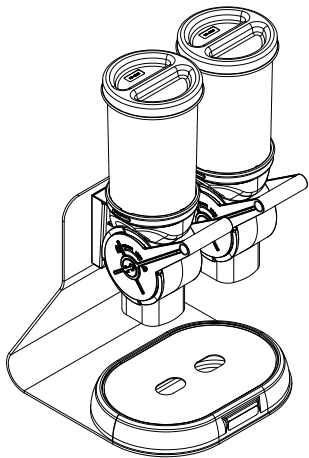

## CerealServ, 1.5-L, Double

*Complete View  
for Reference*

LID  
89002

HOPPER TUBE,  
1.5 LITER  
88963

BODY  
88964

PIVOT  
PIN  
88776

CYLINDER  
88753

FRICTION PAD  
88761

HANDLE  
88754

**CEREALSERV  
DISPENSER,  
1.5L  
89035**

**DOUBLE STAND  
88918**

**INCLUDES  
DRIP TRAY  
ASSEMBLY  
89014  
&  
RUBBER FEET  
84393**