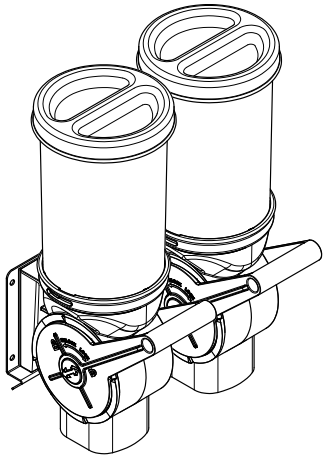

SERVER

Server Products Inc.
3601 Pleasant Hill Road
Richfield, WI 53076 USA

262.628.5600 | 800.558.8722

SPSALES@SERVER-PRODUCTS.COM

88930

CerealServ, 1.5-L, Double with Bracket

*Complete View
for Reference*

LID
89002

HOPPER TUBE,
1.5 LITER
88963

BODY
88964

PIVOT
PIN
88776

CYLINDER
88753

FRICTION PAD
88761

HANDLE
88754

CEREALSERV
DISPENSER,
1.5L
89035

DOUBLE
MOUNTING
BRACKET
89003