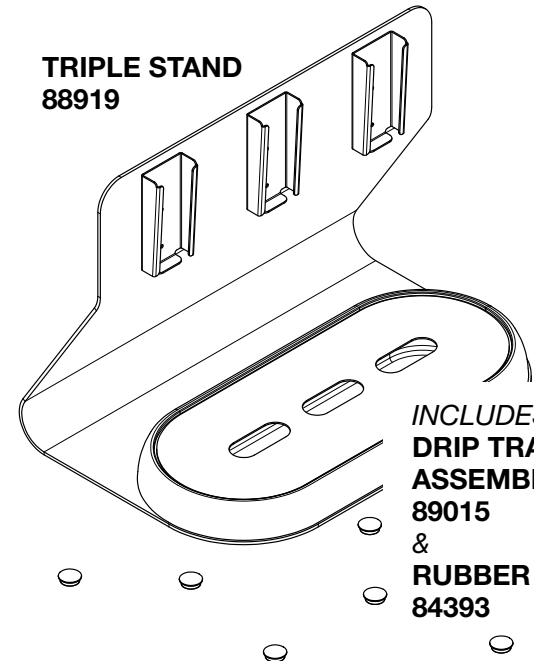

## CerealServ, 1.5-L, Triple

*Complete View  
for Reference*

LID  
89002

HOPPER TUBE,  
1.5 LITER  
88963

BODY  
88964

PIVOT  
PIN  
88776

CYLINDER  
88753

FRICTION PAD  
88761

HANDLE  
88754

**CEREALSERV  
DISPENSER,  
1.5L  
89035**

**TRIPLE STAND  
88919**

**INCLUDES  
DRIP TRAY  
ASSEMBLY  
89015  
&  
RUBBER FEET  
84393**