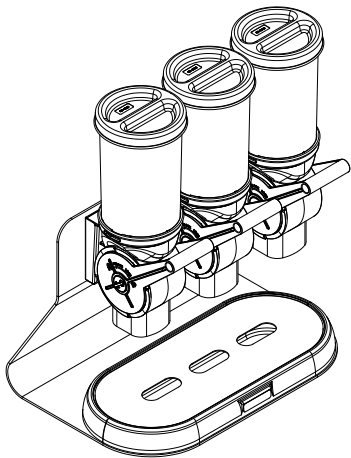

## CerealServ, 1.5-L, Triple

*Complete View  
for Reference*

LID  
89002

HOPPER TUBE,  
1.5 LITER  
88963

BODY  
88964

PIVOT  
PIN  
88776

CYLINDER  
88753

FRICTION PAD  
88761

HANDLE  
88754

**CEREALSERV  
DISPENSER,  
1.5L  
89035**

**TRIPLE STAND  
88919**

**INCLUDES  
DRIP TRAY  
ASSEMBLY  
89015  
&  
RUBBER FEET  
84393**