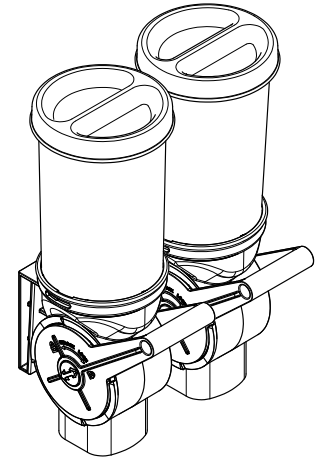

## CerealServ, 1.5-L, Triple

*Complete View  
for Reference*

LID  
89002

HOPPER TUBE,  
1.5 LITER  
88963

BODY  
88964

PIVOT  
PIN  
88776

CYLINDER  
88753

FRICTION PAD  
88761

HANDLE  
88754

**CEREALSERV  
DISPENSER,  
1.5L  
89035**

**TRIPLE STAND  
88919**

**INCLUDES  
DRIP TRAY  
ASSEMBLY  
89015  
&  
RUBBER FEET  
84393**