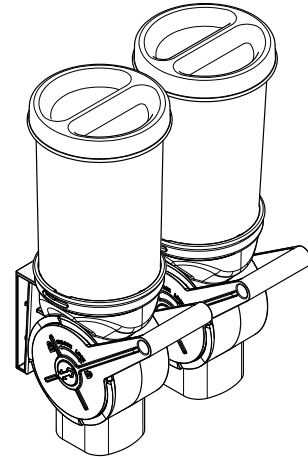

## 88950

CerealServ,  
1.5-L, Triple  
with Bracket

Complete View for Reference

LID  
89002

HOPPER TUBE,  
1.5 LITER  
88963

BODY  
88964

PIVOT  
PIN  
88776

CYLINDER  
88753

FRICTION PAD  
88761

HANDLE  
88754

CEREALSERV  
DISPENSER,  
1.5 L  
89035

TRIPLE  
MOUNTING  
BRACKET  
89005