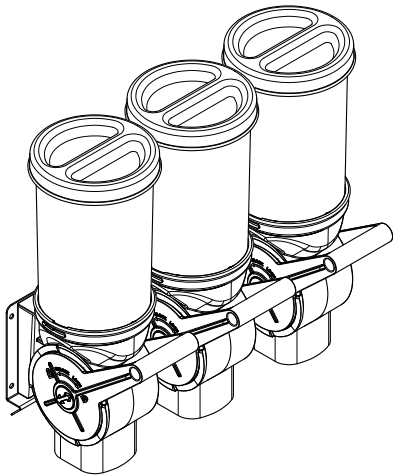

## 88950

CerealServ,  
1.5-L, Triple  
with Bracket

Complete View for Reference

LID  
89002

HOPPER TUBE,  
1.5 LITER  
88963

BODY  
88964

PIVOT  
PIN  
88776

CYLINDER  
88753

FRICTION PAD  
88761

HANDLE  
88754

CEREALSERV  
DISPENSER,  
1.5 L  
89035

TRIPLE  
MOUNTING  
BRACKET  
89005