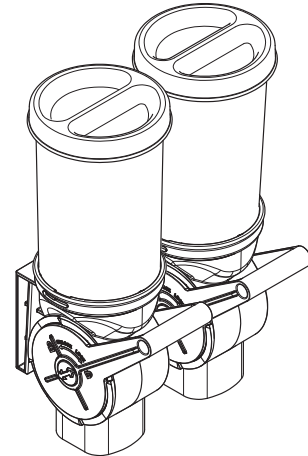

LID
89002

HOPPER TUBE,
1.5 LITER
88963

BODY
88964

PIVOT
PIN
88776

CYLINDER
88753

FRICITION PAD
88761

HANDLE
88754

HANDLE
88754

CEREALSERV
DISPENSER,
1.5 L
89035

TRIPLE
MOUNTING
BRACKET
89005