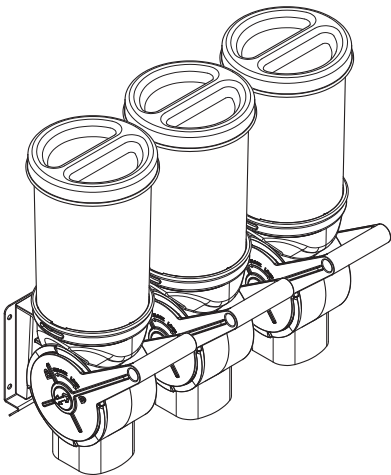

S E R V E R

Server Products Inc.
3601 Pleasant Hill Road
Richfield, WI 53076 USA

262.628.5600 | 800.558.8722

SPSALES@SERVER-PRODUCTS.COM

88950

CerealServ, 1.5-L, Triple with Bracket

*Complete View
for Reference*

LID
89002

HOPPER TUBE,
1.5 LITER
88963

BODY
88964

PIVOT
PIN
88776

CYLINDER
88753

FRICITION PAD
88761

HANDLE
88754

HANDLE
88754

CEREALSERV
DISPENSER,
1.5 L
89035

TRIPLE
MOUNTING
BRACKET
89005