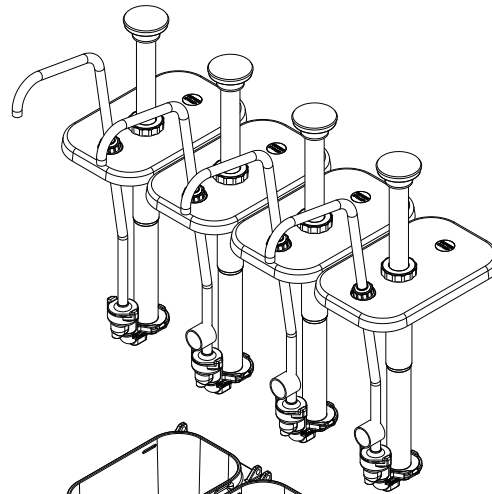

## Cold Station with 4 Jars & Stainless Steel Pumps

Complete View  
for Reference

QTY. 4  
**CONDIMENT  
PUMP CP-F  
83330**

QTY. 4  
**DEEP  
WHITE PLASTIC  
FOUNTAIN JAR  
82557**

**SERVING BAR  
83600**